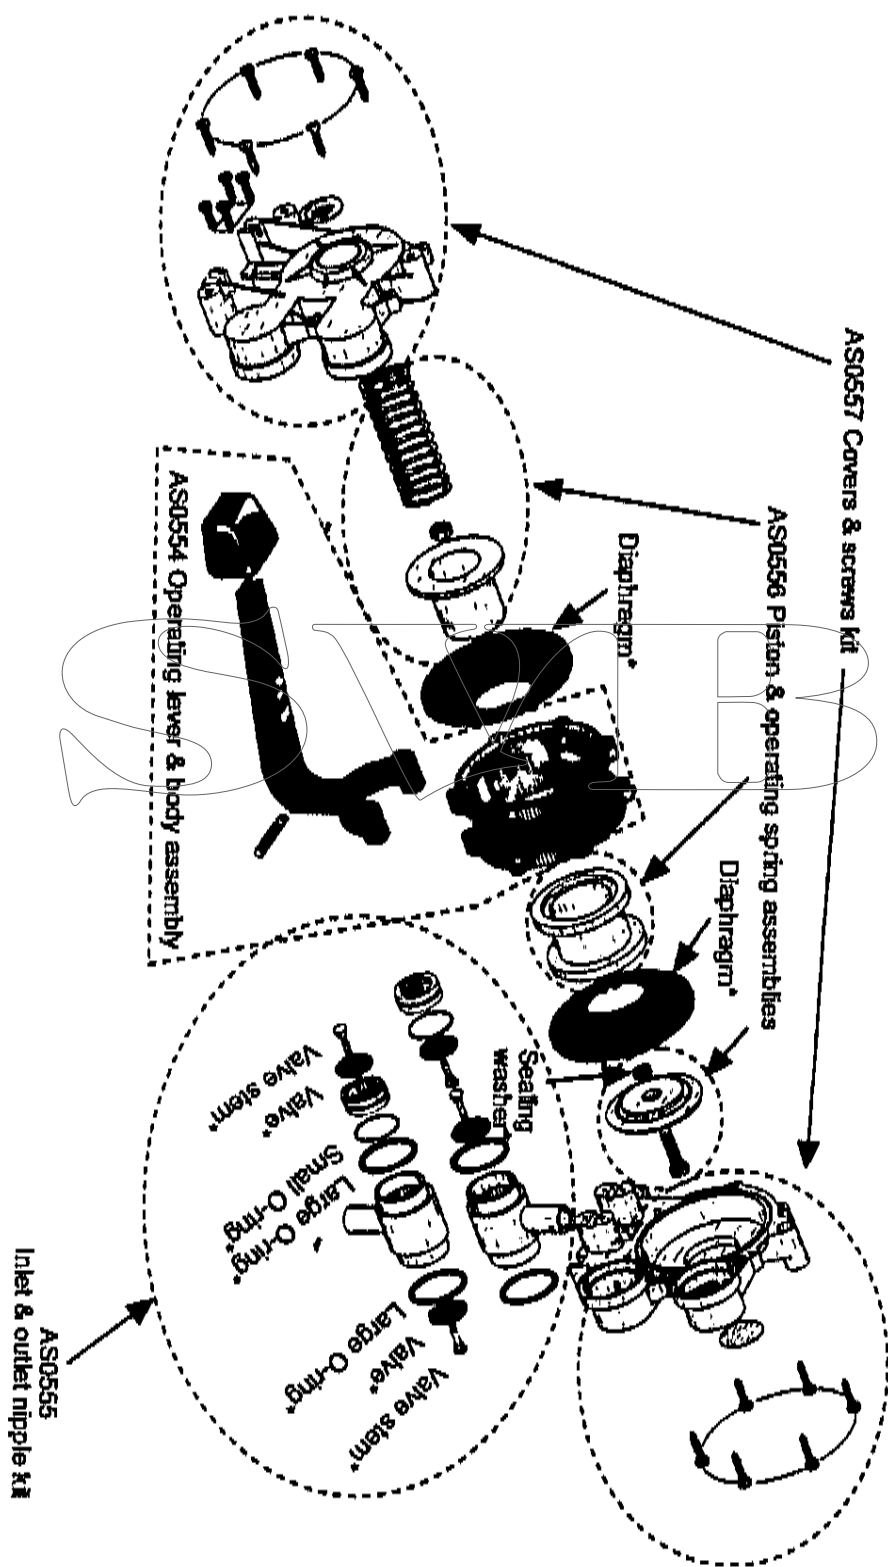

Whale Gusher Galley Mk.3 Pump

NOTE* Contained in Service kit AK0553

Whale Gusher Galley Pump Mk.3 (Introduced 1984)

When ordering, please quote ASSEMBLY or KIT NUMBER.

AK0553 Service kit with complete set of serviceable parts for Gusher Galley Mk.3

Qty Containing:
 2 Small O ring
 4 Valve
 4 Valve stem
 4 Large O ring
 4 Self tapping screw
 1 Sealing washer
 2 Diaphragm

AS0554 Operating lever & body assembly

Containing:
 1 Lever shoe
 1 Fulcrum pin
 1 Body (blue)
 1 Operating lever

AS0555 Inlet & outlet nipple kit

Containing:
 2 Small O ring
 4 Valve
 4 Valve Stem
 2 Nipple
 2 Valve seat
 4 Large O ring

AS0556 Piston & operating spring kit

Containing:
 1 Nut M6
 1 Operating spring
 1 Clamping cup
 1 Piston
 1 Clamping plate
 1 Sealing washer
 1 Screw M6

AS0557 Covers & screws kit

Containing:
 4 Self-tapping screw
 1 Right hand cover
 1 Left hand cover
 12 Self tapping screw
 2 Label