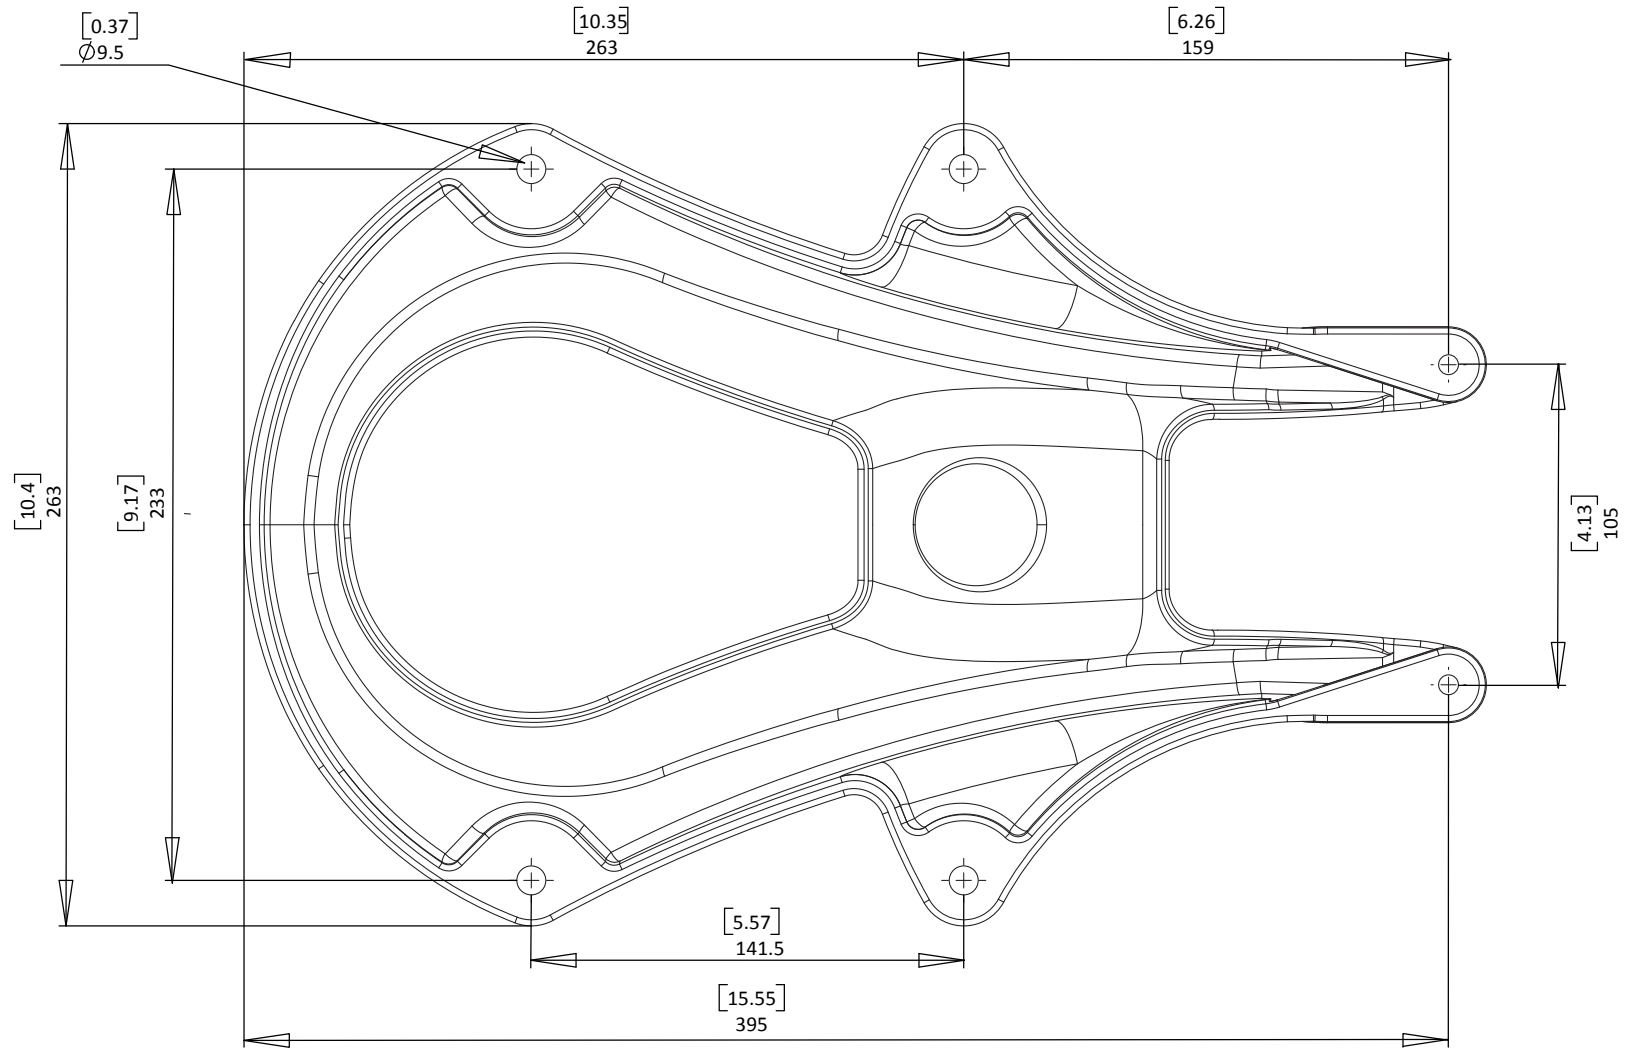

SC20 Mast Mount Fixing Dimensions

For help & information
email: sales@scanstrut.com
tel: +44 (0) 1392 531280

SCANSTRUT.
designed for life at sea