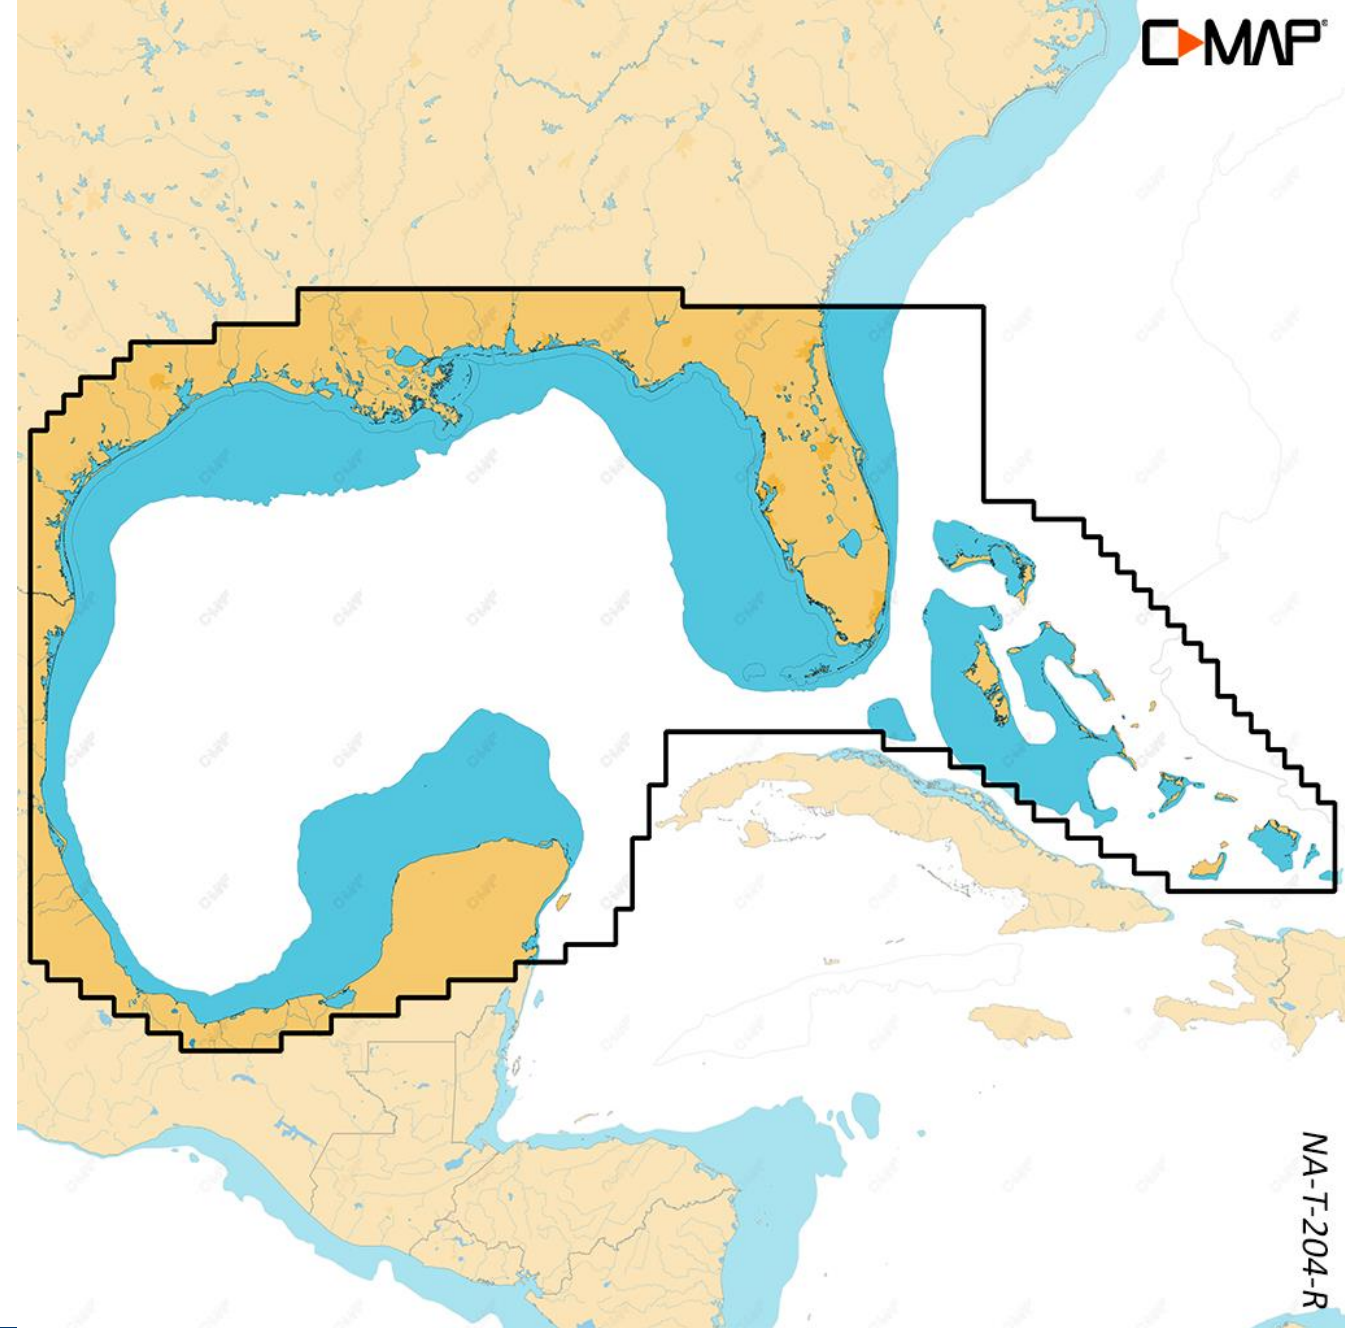

REVEAL™ X

Gulf of Mexico and Bahamas - LARGE
Part Number: M-NA-T-204-R-MS

NA-T-204-R