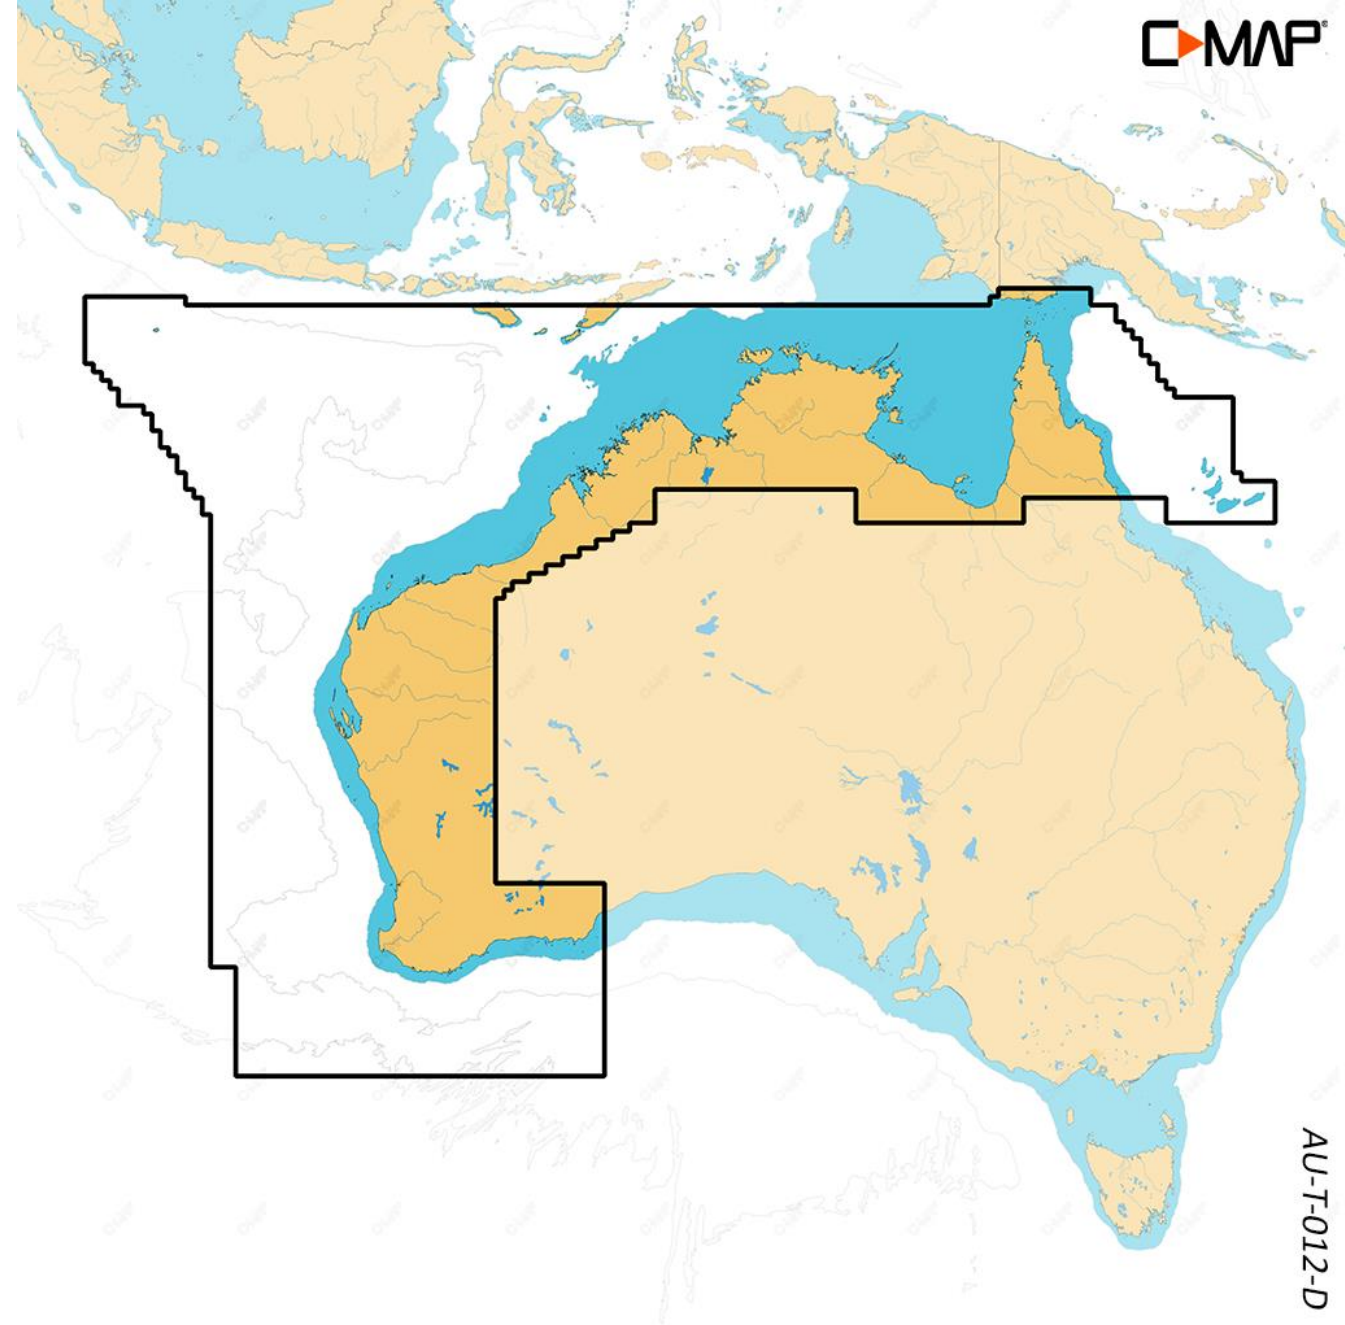

DISCOVER™ X

Cairns, Esperance - LARGE
Part Number: M-AU-T-012-D-MS

REVEAL™ X

Cairns, Esperance - LARGE
Part Number: M-AU-T-012-R-MS

AU-T-012-D