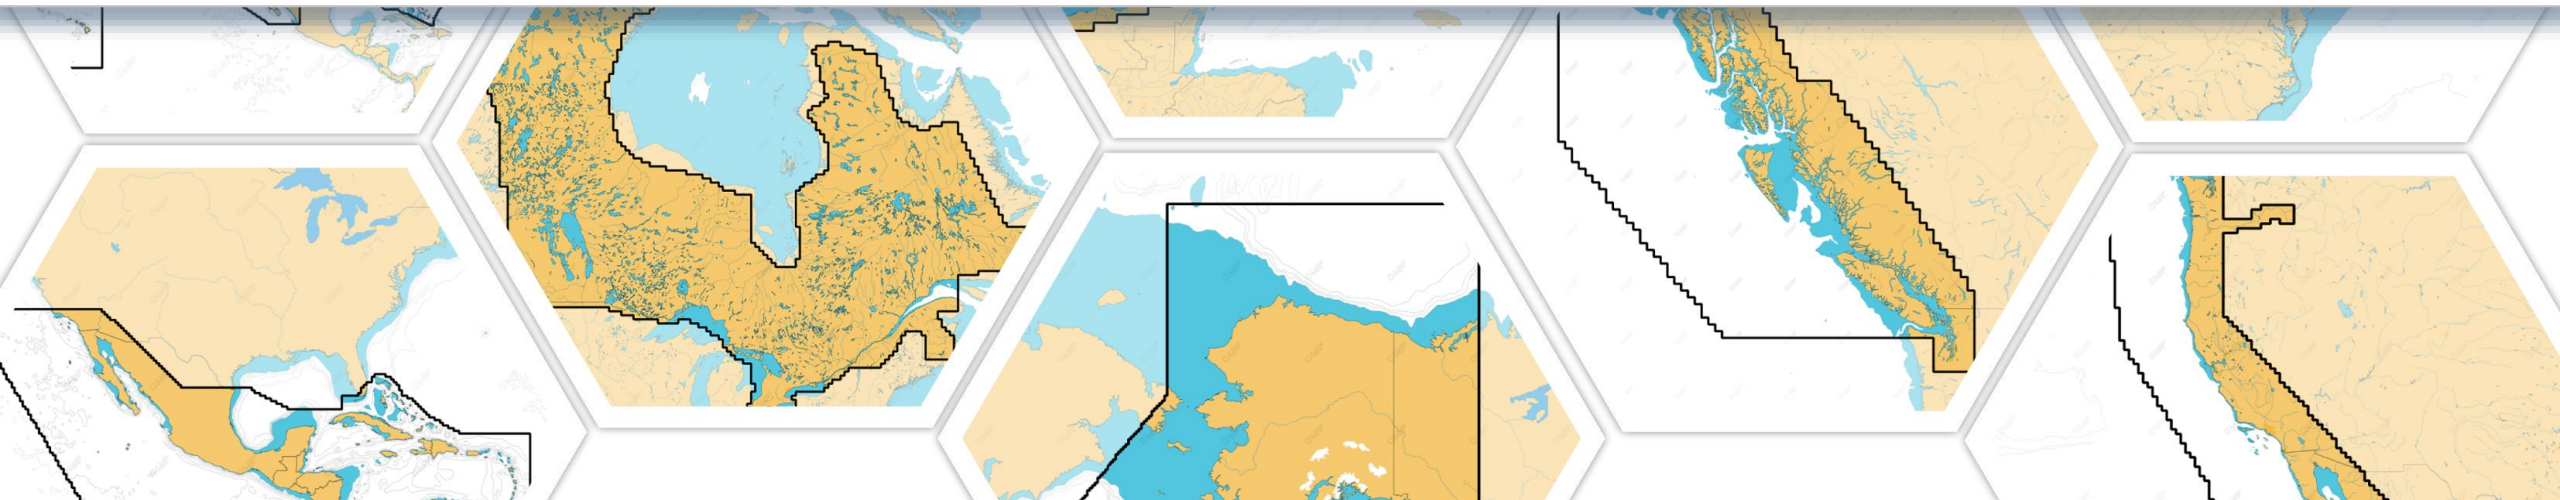

DISCOVER™ X & REVEAL™ X

AMER - Chart boundaries