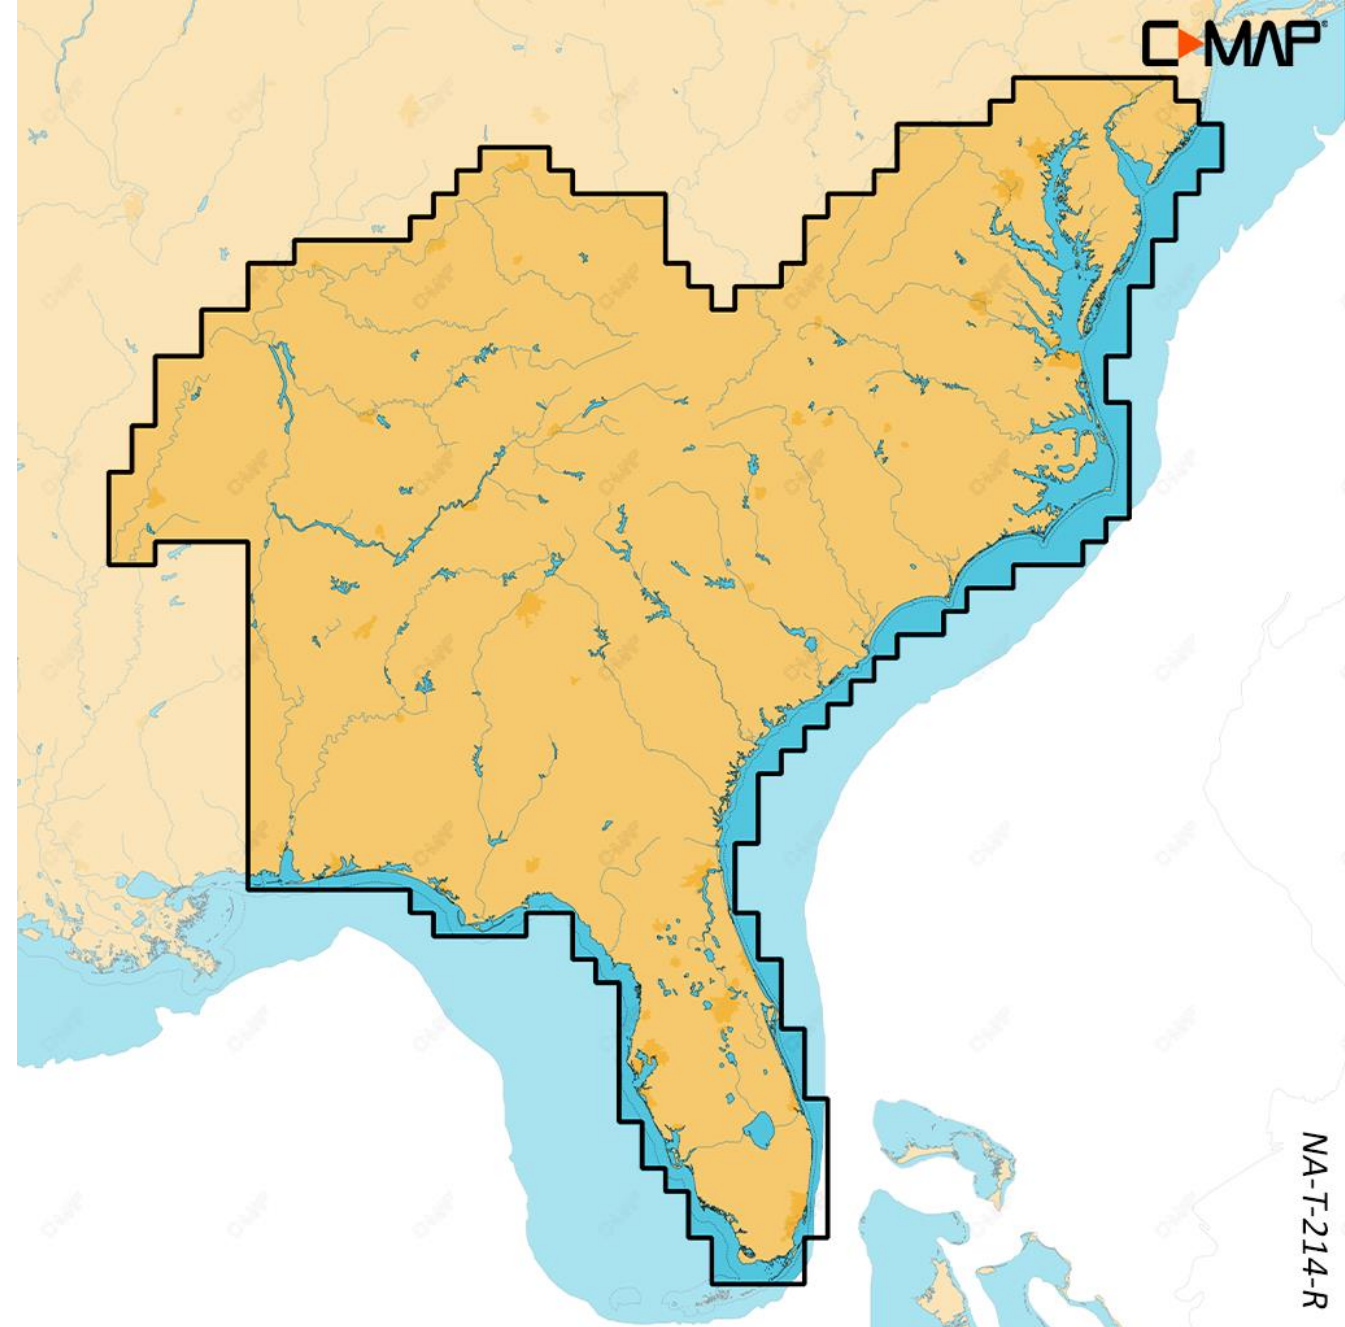

REVEAL™ X

US Lakes - South East

Part Number: M-NA-T-214-R-MS