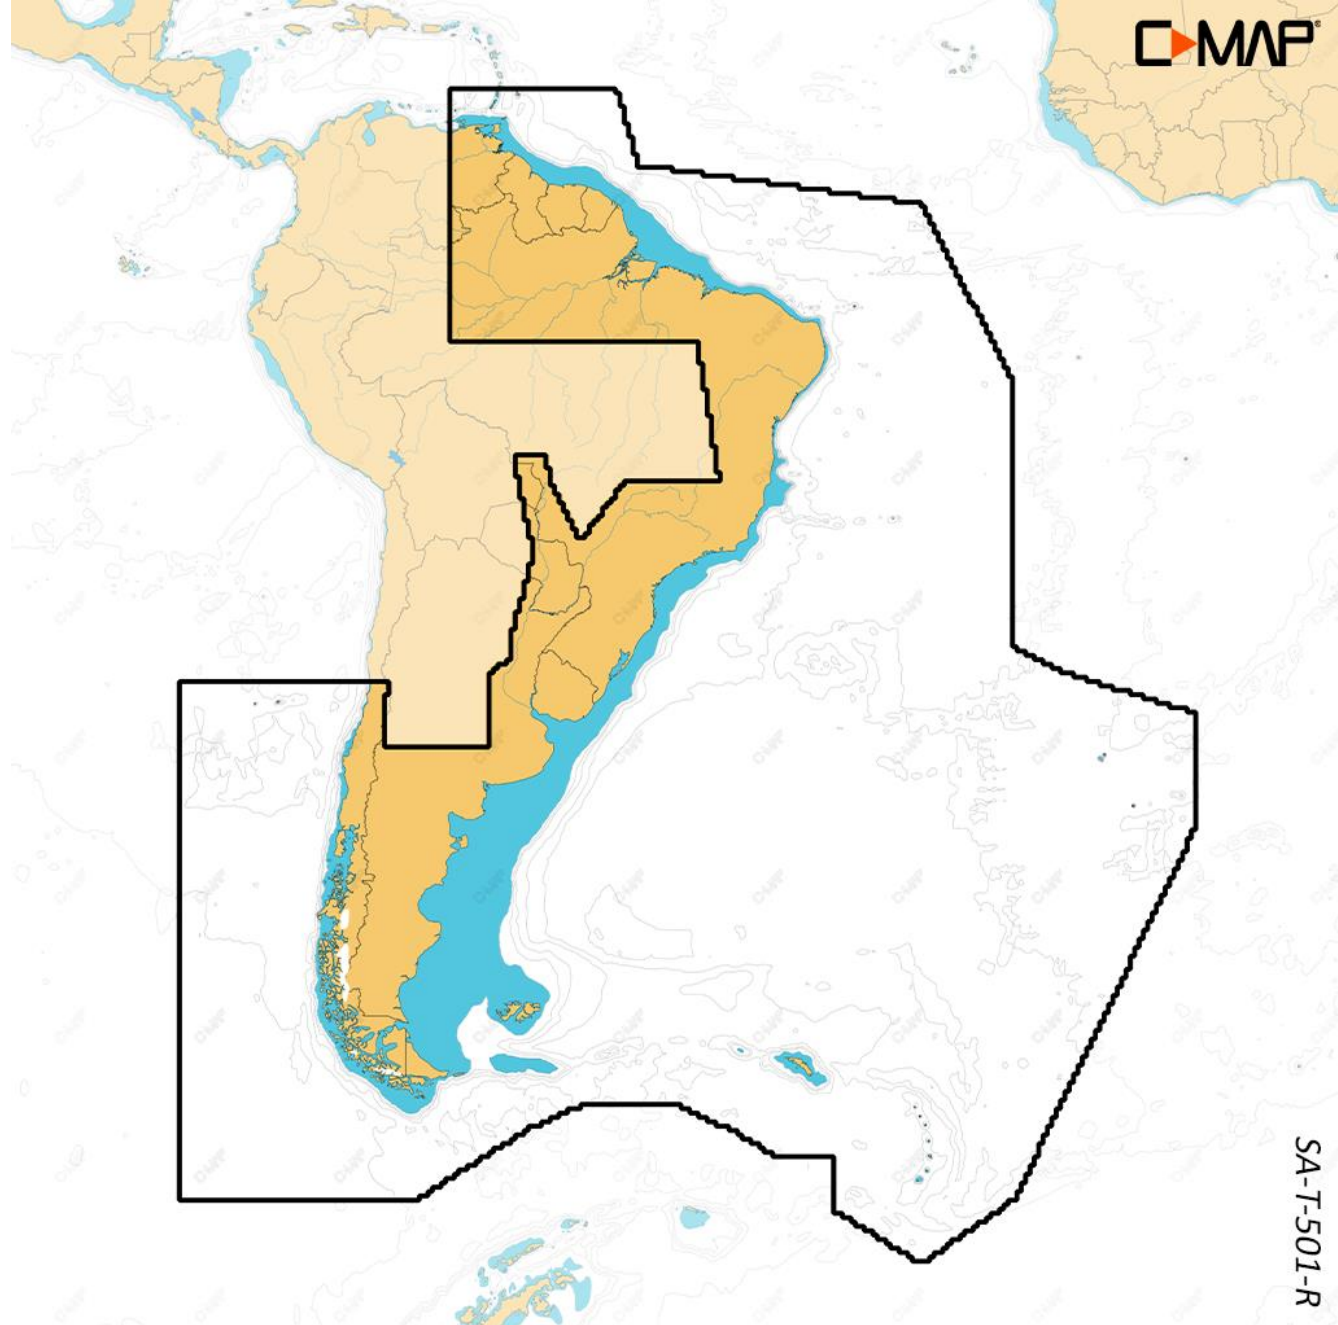

REVEAL™ X

Gulf of Paria, Cape Horn

Part Number: M-SA-T-501-R-MS

SA-T-501-R