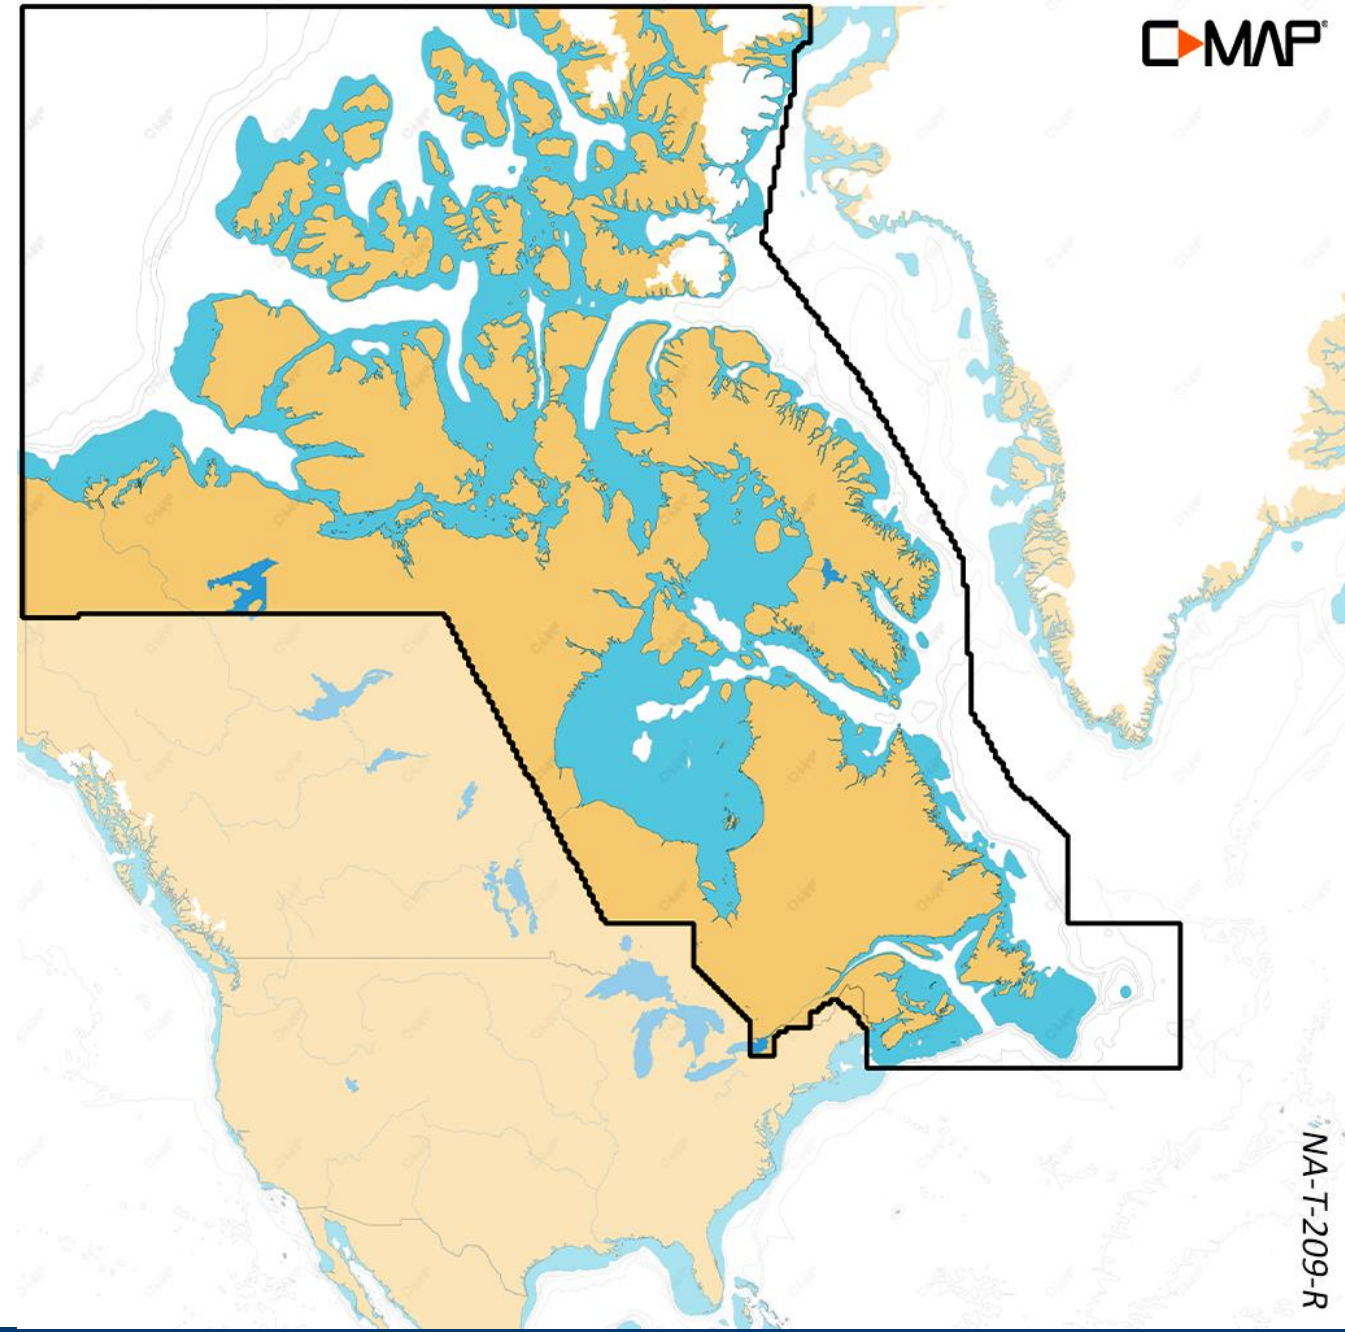

REVEAL™ X

Canada North and East - LARGE
Part Number: M-NA-T-209-R-MS

NA-T-209-R