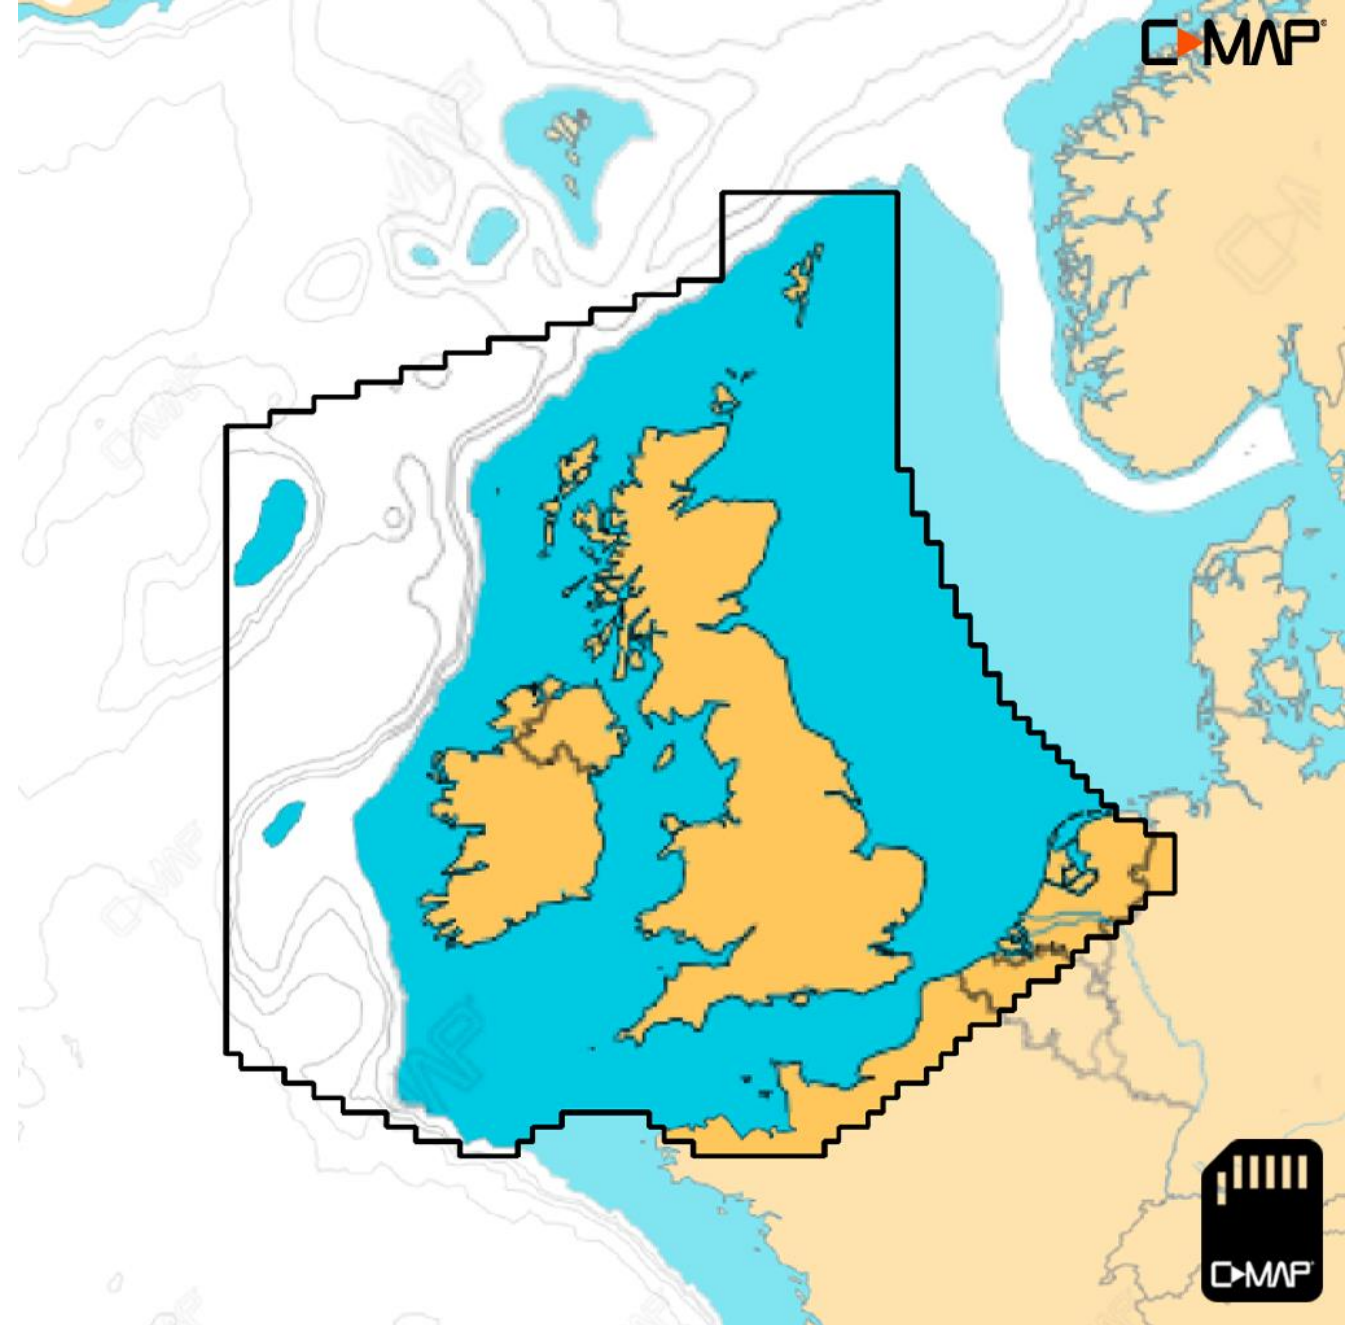

DISCOVER™ X

United Kingdom - LARGE
Part Number: M-EW-T-226-D-MS

REVEAL™ X

United Kingdom - LARGE
Part Number: M-EW-T-226-R-MS