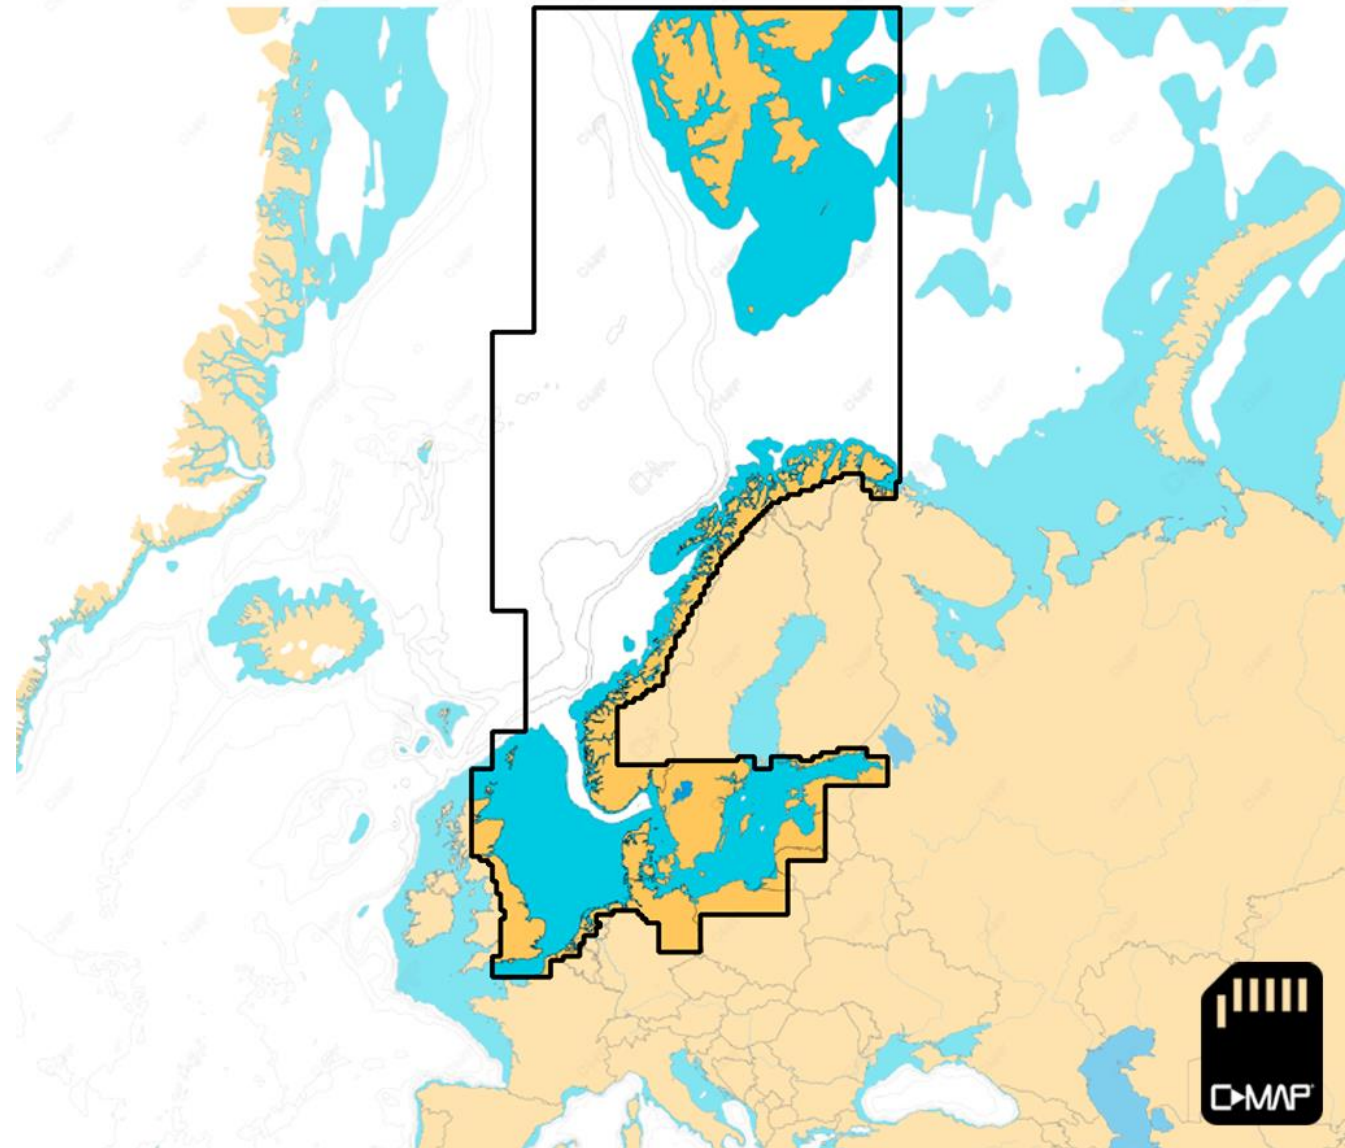

DISCOVER™ X

North and Central Europe – X LARGE
Part Number: M-EN-T-050-D-MS