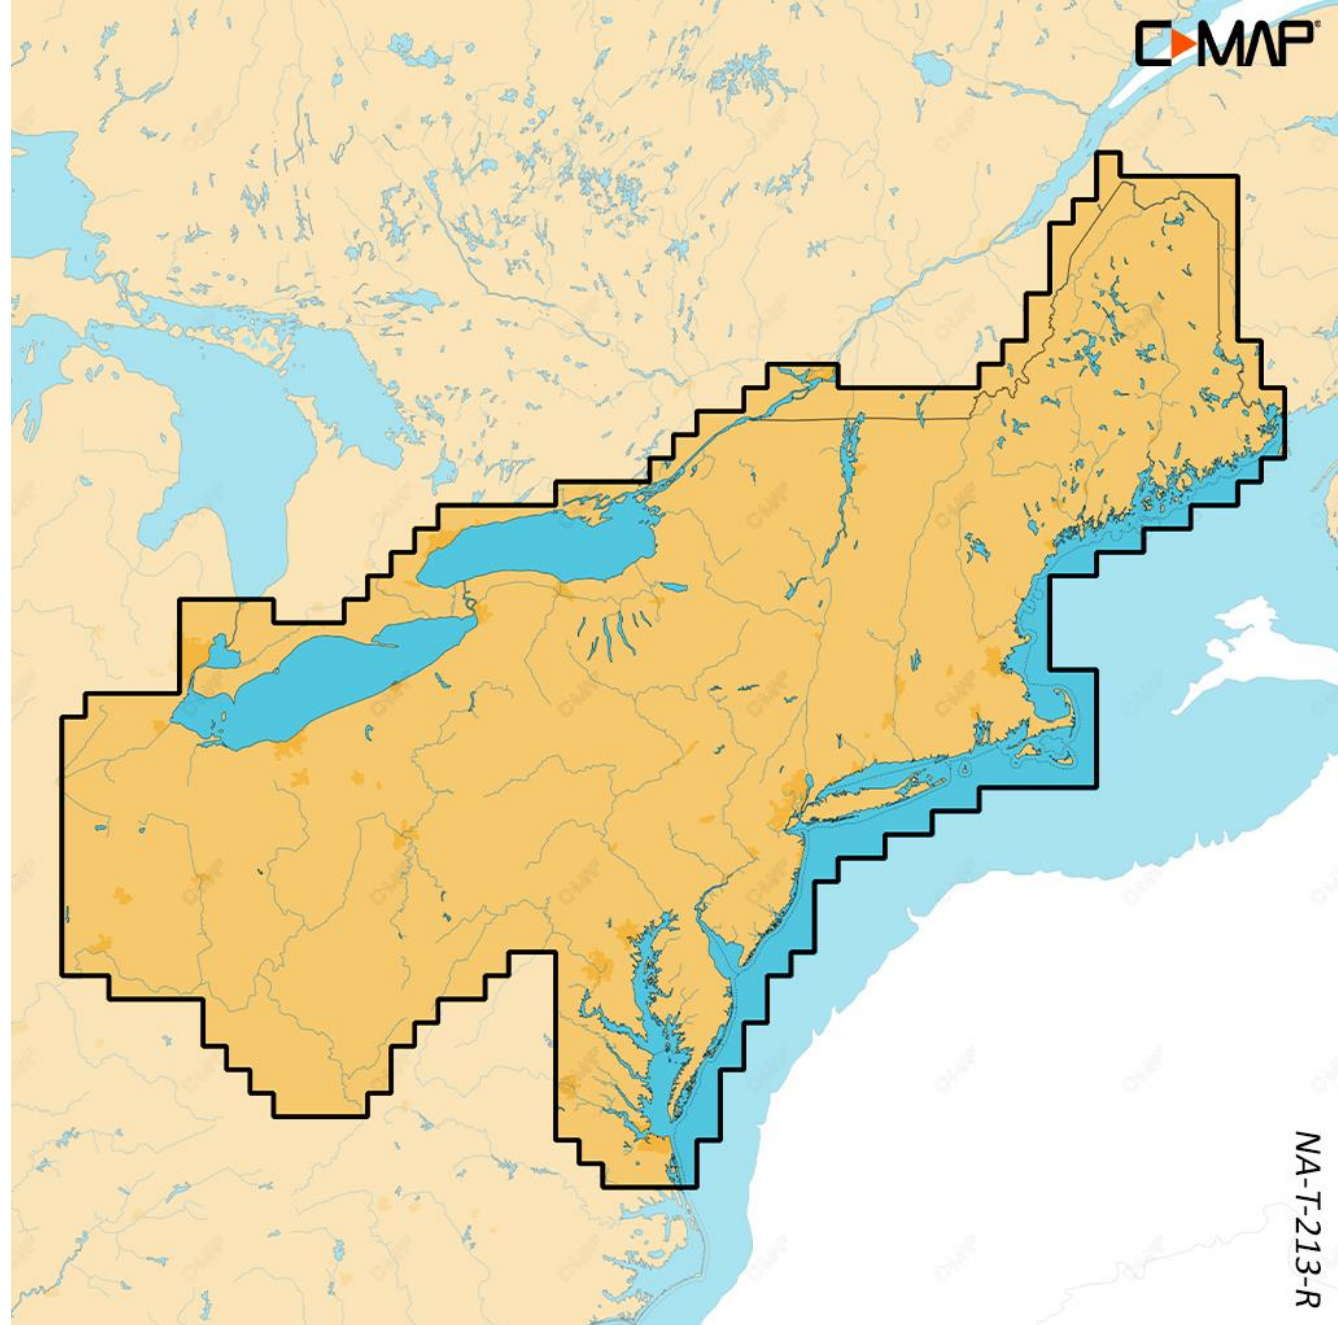

REVEAL™ X

US Lakes - North East

Part Number: M-NA-T-213-R-MS