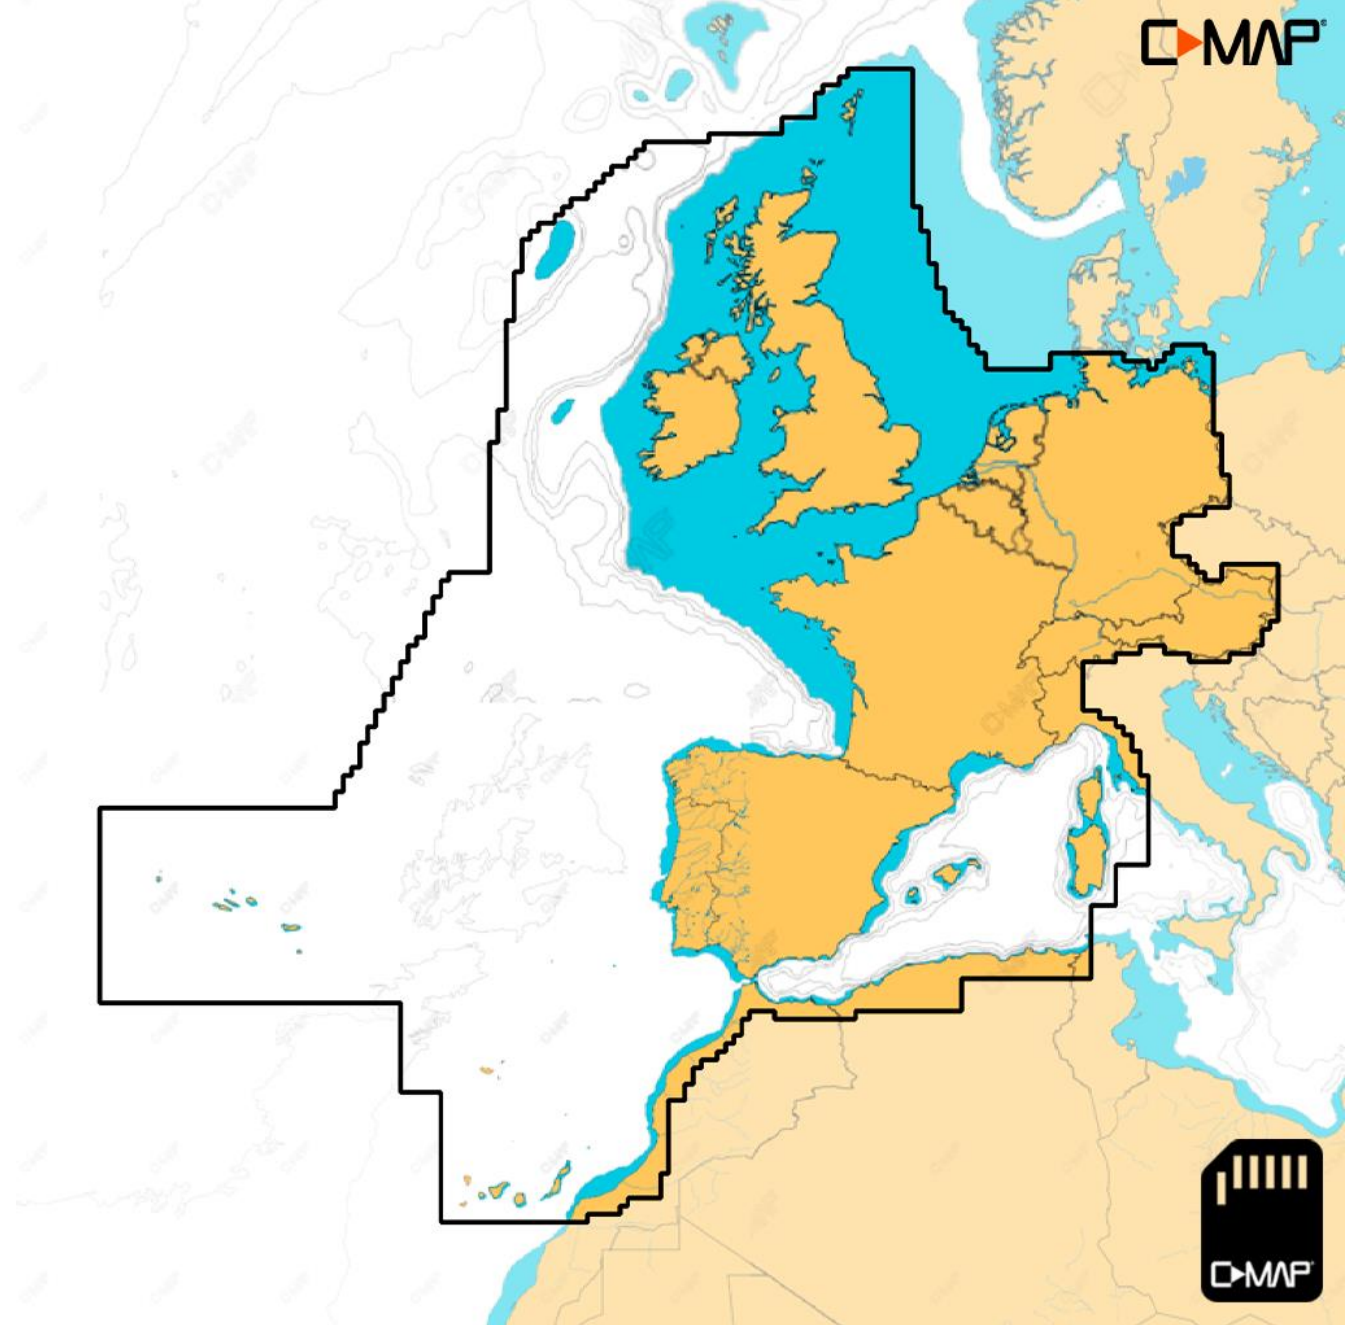

DISCOVER™ X

Central, West and South Europe – X LARGE
Part Number: M-EW-T-060-D-MS