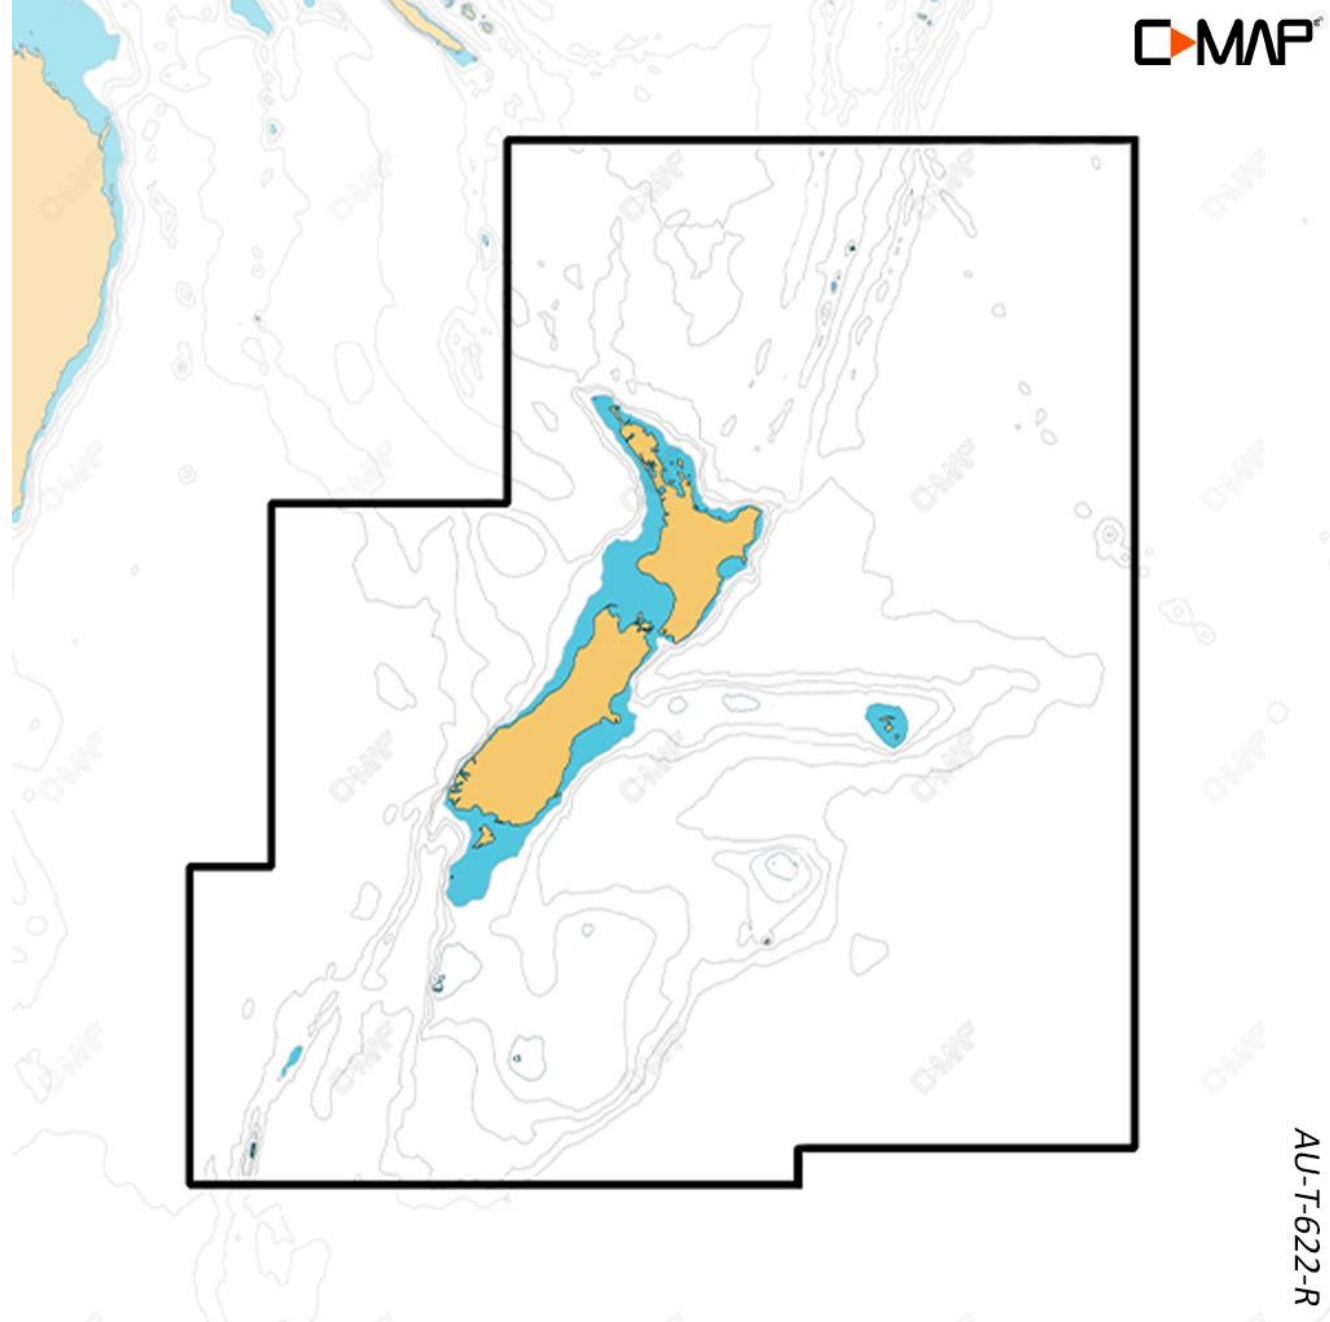

DISCOVER™ X

New Zealand - LARGE
Part Number: M-AU-T-622-D-MS

REVEAL™ X

New Zealand - LARGE
Part Number: M-AU-T-622-R-MS

AU-T-622-R