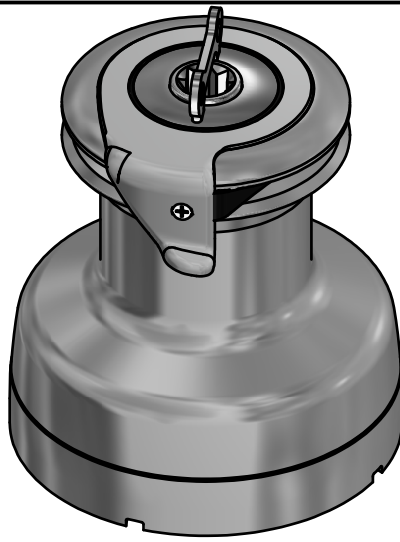

antal

FAMILY	XT series	ARTICLE	XT44 AL
DESCRIPTION	Exploded view		

MODEL CODE	XT44/AL
------------	----------------

DATE	24/01/2019	REV.	03
DWG N.	18112700	PG.	1 / 2

PART LIST

CODE	DESCRIPTION	MATERIAL	Q.TY
B4219	Roller bearing	Plastic / S.Steel	1
B4234	Roller bearing	Plastic / S.Steel	1
B8021	Roller bearing	Plastic / S.Steel	2
Y-W0003	Upper ring	S.Steel	1
Y-W0006	Upper ring washer	Plastic	1
Y-W0015	Stripper	Plastic	1
Y-W0034	Drum washer	Plastic	1
Y-W0039	ST central disk	Aluminium	1
Y-W0045	ST lower disk	Aluminium	1
Y-W0049	ST disk bush	Plastic	4
Y-W0061	Drum	Aluminium	1
Y-W0075	Stem	Chromed brass	1
Y-W0093	Base	Aluminium	1
Y-W0101	Half-ring	Brass	2
Y-W0104	Shaft spacer	Plastic	1
Y-W0118	Main shaft	S.Steel	1
Y-W0132	Shaft washer	S.Steel	1
Y-W0141	Pawl	S.Steel	6
Y-W0143	ST plug	Plastic	4
Y-W0151	Lower shaft cap	Plastic	1
Y-W0155	Skirt	Aluminium	1
Y-W0167	Gear spindle	S.Steel	1
Y-W0176	Gear spindle	S.Steel	1
Y-W0182	Spindle washer (upper)	Plastic	1
Y-W0190	Spindle washer (lower)	Plastic	1
Y-W0193	Gear upper washer	Plastic	1
Y-W0196	Spindle washer (lower)	Plastic	1
Y-W0213	Gear "B1"	Bronze	1
Y-W0214	Gear "B2"	Bronze	1
Y-W0215	Gear "D1"	Bronze	1
Y-W0216	Gear "D2"	Bronze	1
Y-W0218	Gear "A2"	Bronze	1
Y-W0721	Opening tool	S.Steel	1
Y-W0911	ST arm	Aluminium	1
Y-W0920	ST upper disk	Aluminium	1
Y-W1020	Spindle	S.Steel	4
Y-WA002	ST-spring assy	S.Steel	4
Y-WA025	Stem spacer	Plastic	2
Y-X0055	Screw	S.Steel	1
Y-X0059	Screw	S.Steel	1
Y-X0067	Screw	S.Steel	4
Y-X0070	Screw	S.Steel	4
Y-X0072	Washer	S.Steel	4
Y-X0073	Washer	S.Steel	4
Y-X0087	Pawl spring	S.Steel	6