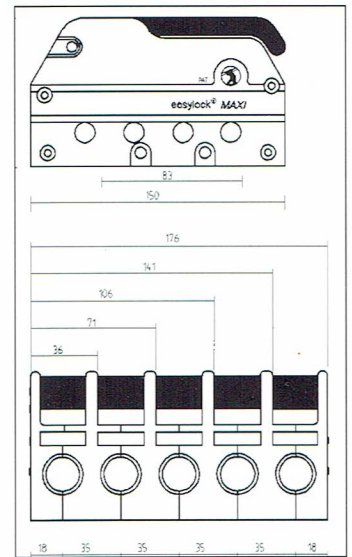

L mm = Length mm

H mm = Height mm

Measures of blocks are shown on the drawing of each block type.

Sheave mm =

Diameter and width of sheaves for line or wire in mm.

DESCRIPTION	REF.NO	WEIGHT GR	B.L. KG	WORK LOAD KG	MAX. LINE Ø MM	MAX. BOAT FEET	MATERIALS	W MM	L MM	H MM	SHEAVE Ø MM
easylock 1											
Single black	14078-10	220		300	6-10	28		24	108	65	
Double black	14078-20	400		300	6-10	28	Aluminium,	45	108	65	
Triple black	14078-30	575		300	6-10	28	delrin,	66	108	65	
Quadruple black	14078-40	750		300	6-10	28	s.s.	87	108	65	
Quintuple black	14078-50	920		300	6-10	28		108	108	65	
<i>Available in grey, ref.Nos 14078-01 - 05</i>											
easylock MINI											
Single black	14090-10	304		450	6-10	32		30	115	64	
Double black	14090-20	566		450	6-10	32	PBTP,	55	115	64	
Triple black	14090-30	824		450	6-10	32	aluminium,	80	115	64	
Quadruple black	14090-40	1084		450	6-10	32	s.s.	105	115	64	
Quintuple black	14090-50	1344		450	6-10	32		130	115	64	
<i>Available in grey, ref.Nos 14090-01 - 05</i>											
easylock MIDI											
Single black	14093-10	468		700	6-12	40		34	140	80	
Double black	14093-20	822		700	6-12	40	PBTP,	63	140	80	
Triple black	14093-30	1219		700	6-12	40	aluminium,	92	140	80	
Quadruple black	14093-40	1639		700	6-12	40	s.s.	121	140	80	
Quintuple black	14093-50	1987		700	6-12	40		150	140	80	
<i>Available in grey, ref.Nos 14093-01 - 05</i>											
easylock MAXI											
Single black	14094-10	777		1400	8-16	65		36	150	88	
Double black	14094-20	1456		1400	8-16	65	PBTP,	71	150	88	
Triple black	14094-30	2248		1400	8-16	65	aluminium,	106	150	88	
Quadruple black	14094-40	2935		1400	8-16	65	s.s.	141	150	88	
Quintuple black	14094-50	3564		1400	8-16	65		176	150	88	
<i>Available in grey, ref.Nos 14094-01 - 05</i>											