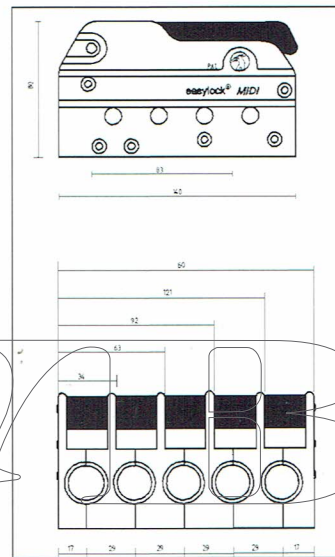

L mm = Length mm

H mm = Height mm

Measures of blocks are shown on the drawing of each block type.

Sheave mm =

Diameter and width of sheaves for line or wire in mm.

DESCRIPTION	REF.NO	WEIGHT GR	B.L. KG	WORK LOAD KG	MAX. LINE Ø MM	MAX. BOAT FEET	MATERIALS	W MM	L MM	H MM	SHEAVE Ø MM
easylock 1											
Single black	14078-10	220		300	6-10	28		24	108	65	
Double black	14078-20	400		300	6-10	28	Aluminium,	45	108	65	
Triple black	14078-30	575		300	6-10	28	delrin,	66	108	65	
Quadruple black	14078-40	750		300	6-10	28	s.s.	87	108	65	
Quintuple black	14078-50	920		300	6-10	28		108	108	65	
<i>Available in grey, ref.Nos 14078-01 - 05</i>											
easylock MINI											
Single black	14090-10	304		450	6-10	32		30	115	64	
Double black	14090-20	566		450	6-10	32	PBTP,	55	115	64	
Triple black	14090-30	824		450	6-10	32	aluminium,	80	115	64	
Quadruple black	14090-40	1084		450	6-10	32	s.s.	105	115	64	
Quintuple black	14090-50	1344		450	6-10	32		130	115	64	
<i>Available in grey, ref.Nos 14090-01 - 05</i>											
easylock MIDI											
Single black	14093-10	468		700	6-12	40		34	140	80	
Double black	14093-20	822		700	6-12	40	PBTP,	63	140	80	
Triple black	14093-30	1219		700	6-12	40	aluminium,	92	140	80	
Quadruple black	14093-40	1639		700	6-12	40	s.s.	121	140	80	
Quintuple black	14093-50	1987		700	6-12	40		150	140	80	
<i>Available in grey, ref.Nos 14093-01 - 05</i>											
easylock MAXI											
Single black	14094-10	777		1400	8-16	65		36	150	88	
Double black	14094-20	1456		1400	8-16	65	PBTP,	71	150	88	
Triple black	14094-30	2248		1400	8-16	65	aluminium,	106	150	88	
Quadruple black	14094-40	2935		1400	8-16	65	s.s.	141	150	88	
Quintuple black	14094-50	3564		1400	8-16	65		176	150	88	
<i>Available in grey, ref.Nos 14094-01 - 05</i>											