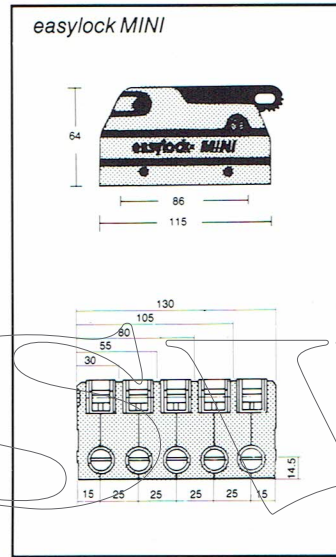

L mm = Length mm

H mm = Height mm

Measures of blocks are shown on the drawing of each block type.

Sheave mm =

Diameter and width of sheaves for line or wire in mm.

DESCRIPTION	REF.NO	WEIGHT GR	B.L. KG	WORK LOAD KG	MAX. LINE Ø MM	MAX. BOAT FEET	MATERIALS	W MM	L MM	H MM	SHEAVE Ø MM
easylock 1											
Single black	14078-10	220		300	6-10	28		24	108	65	
Double black	14078-20	400		300	6-10	28	Aluminium,	45	108	65	
Triple black	14078-30	575		300	6-10	28	delrin,	66	108	65	
Quadruple black	14078-40	750		300	6-10	28	s.s.	87	108	65	
Quintuple black	14078-50	920		300	6-10	28		108	108	65	
<i>Available in grey, ref.Nos 14078-01 - 05</i>											
easylock MINI											
Single black	14090-10	304		450	6-10	32		30	115	64	
Double black	14090-20	566		450	6-10	32	PBTP,	55	115	64	
Triple black	14090-30	824		450	6-10	32	aluminium,	80	115	64	
Quadruple black	14090-40	1084		450	6-10	32	s.s.	105	115	64	
Quintuple black	14090-50	1344		450	6-10	32		130	115	64	
<i>Available in grey, ref.Nos 14090-01 - 05</i>											
easylock MIDI											
Single black	14093-10	468		700	6-12	40		34	140	80	
Double black	14093-20	822		700	6-12	40	PBTP,	63	140	80	
Triple black	14093-30	1219		700	6-12	40	aluminium,	92	140	80	
Quadruple black	14093-40	1639		700	6-12	40	s.s.	121	140	80	
Quintuple black	14093-50	1987		700	6-12	40		150	140	80	
<i>Available in grey, ref.Nos 14093-01 - 05</i>											
easylock MAXI											
Single black	14094-10	777		1400	8-16	65		36	150	88	
Double black	14094-20	1456		1400	8-16	65	PBTP,	71	150	88	
Triple black	14094-30	2248		1400	8-16	65	aluminium,	106	150	88	
Quadruple black	14094-40	2935		1400	8-16	65	s.s.	141	150	88	
Quintuple black	14094-50	3564		1400	8-16	65		176	150	88	
<i>Available in grey, ref.Nos 14094-01 - 05</i>											