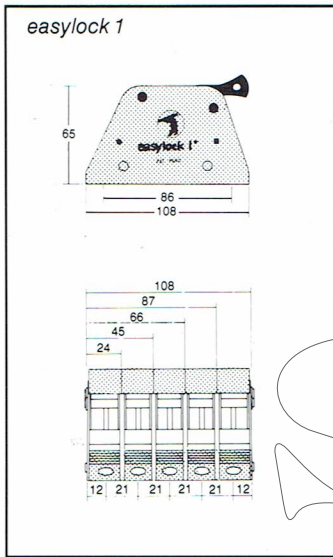

L mm = Length mm

H mm = Height mm

Measures of blocks are shown on the drawing of each block type.

Sheave mm =

Diameter and width of sheaves for line or wire in mm.

DESCRIPTION	REF.NO	WEIGHT GR	B.L. KG	WORK LOAD KG	MAX. LINE Ø MM	MAX. BOAT FEET	MATERIALS	W MM	L MM	H MM	SHEAVE Ø MM
easylock 1											
Single black	14078-10	220		300	6-10	28		24	108	65	
Double black	14078-20	400		300	6-10	28	Aluminium,	45	108	65	
Triple black	14078-30	575		300	6-10	28	delrin,	66	108	65	
Quadruple black	14078-40	750		300	6-10	28	s.s.	87	108	65	
Quintuple black	14078-50	920		300	6-10	28		108	108	65	
<i>Available in grey, ref.Nos 14078-01 - 05</i>											
easylock MINI											
Single black	14090-10	304		450	6-10	32		30	115	64	
Double black	14090-20	566		450	6-10	32	PBTP,	55	115	64	
Triple black	14090-30	824		450	6-10	32	aluminium,	80	115	64	
Quadruple black	14090-40	1084		450	6-10	32	s.s.	105	115	64	
Quintuple black	14090-50	1344		450	6-10	32		130	115	64	
<i>Available in grey, ref.Nos 14090-01 - 05</i>											
easylock MIDI											
Single black	14093-10	468		700	6-12	40		34	140	80	
Double black	14093-20	822		700	6-12	40	PBTP,	63	140	80	
Triple black	14093-30	1219		700	6-12	40	aluminium,	92	140	80	
Quadruple black	14093-40	1639		700	6-12	40	s.s.	121	140	80	
Quintuple black	14093-50	1987		700	6-12	40		150	140	80	
<i>Available in grey, ref.Nos 14093-01 - 05</i>											
easylock MAXI											
Single black	14094-10	777		1400	8-16	65		36	150	88	
Double black	14094-20	1456		1400	8-16	65	PBTP,	71	150	88	
Triple black	14094-30	2248		1400	8-16	65	aluminium,	106	150	88	
Quadruple black	14094-40	2935		1400	8-16	65	s.s.	141	150	88	
Quintuple black	14094-50	3564		1400	8-16	65		176	150	88	
<i>Available in grey, ref.Nos 14094-01 - 05</i>											