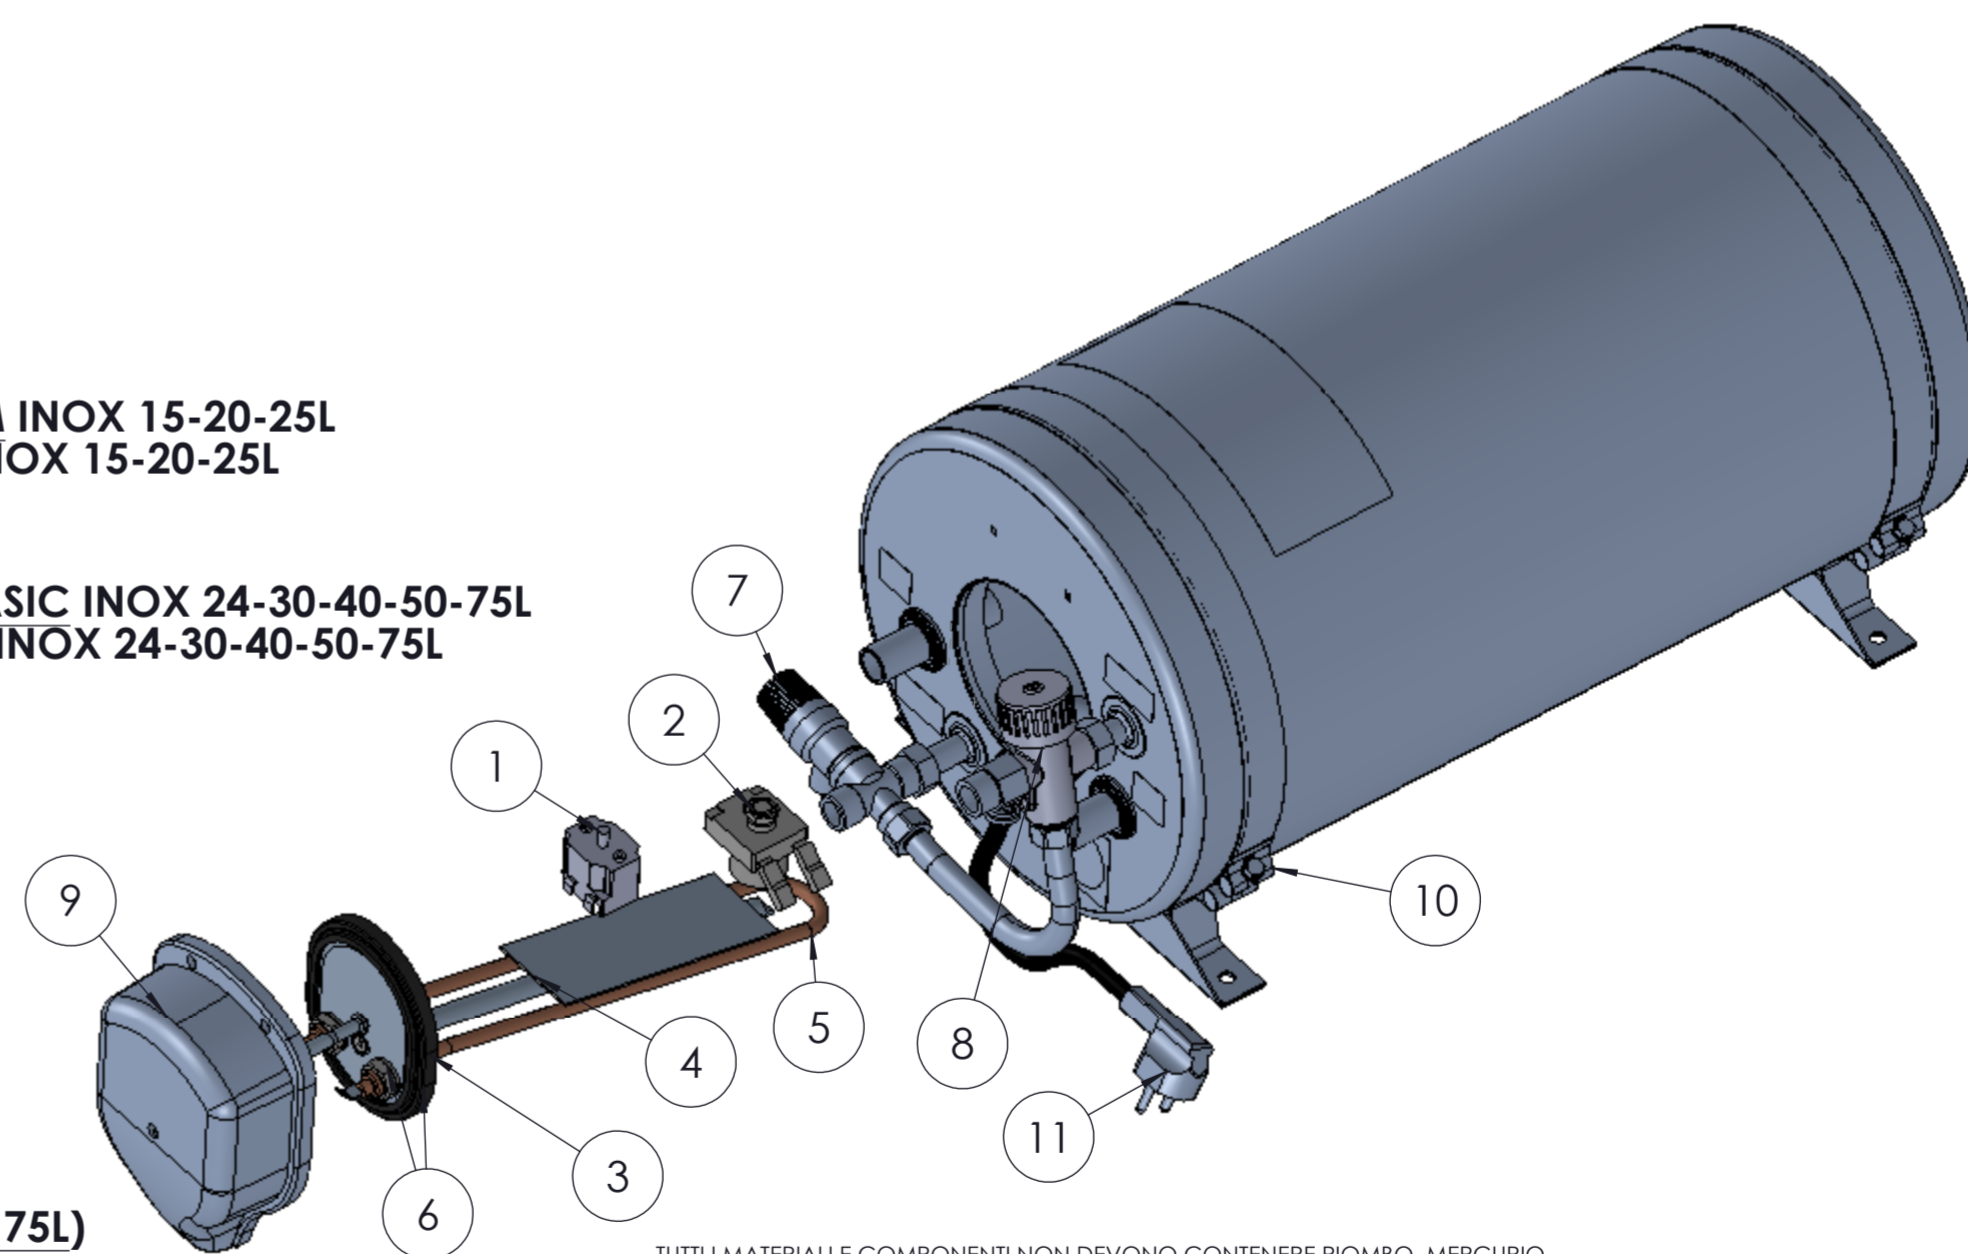

8

SGB00073AA
POWER CABLE WITH UK PLUG
CAVO ALIMENTAZIONE CON SPINA UK

SGB00080AA
POWER CABLE WITH USA PLUG
CAVO ALIMENTAZIONE CON SPINA USA

4

9

SBE00047AA
GREY PLASTIC COVER BASIC WATER HEATERS BASIC INOX 24-30-40-50-75L
COPERTURA IN PLASTICA GRIGIA BOILER BASIC INOX 24-30-40-50-75L

5

SEE00014HA
HEATING ELEMENT 115V/750W WITH GASKET (STANDARD 115V)
KIT RESISTENZA 115V/750W CON GUARNIZIONI (STANDARD 115V)

SEE00015LA
HEATING ELEMENT 230V/1200W WITH GASKET (OPZ. ONLY FOR SLIM VERSION 20-25L - BASIC VERSION 40-50-75L)
KIT RESISTENZA 230V/1200W CON GUARNIZIONI (OPZ. SOLO PER SLIM 20-25L - BASIC 40-50-75L)

SEE00023HA
HEATING ELEMENT 115V/1200W WITH GASKET (OPZ. ONLY FOR SLIM VERSION 20-25L - BASIC VERSION 40-50-75L)
KIT RESISTENZA 115V/1200W CON GUARNIZIONI (OPZ. SOLO PER SLIM 20-25L - BASIC 40-50-75L)

SEE00016LA
HEATING ELEMENT 230V/2000W WITH GASKET (OPZ. ONLY FOR SLIM VERSION 20-25L - BASIC VERSION 50-75L)
KIT RESISTENZA 230V/2000W CON GUARNIZIONI (OPZ. SOLO PER SLIM 20-25L - BASIC 50-75L)

TUTTI I MATERIALI E COMPONENTI NON DEVONO CONTENERE PIOMBO, MERCURIO, CADMIO, CROMO ESAVALENTE, BIFENILI POLIBROMURATI (PBB) O ETER DI DIFENILE POLIBROMURATO (PBDE).
(Direttiva 2002/95/CE del Parlamento Europeo e del Consiglio del 23 gennaio 2003)

BASIC/ SLIM WATER HEATERS						
Pos.	DENOMINAZIONE	Q	Materiale	Stato/Unific.	Peso	Codice
Tolleranze generali		Caratteristiche speciali da P-PRO		Disegnato	Data	Scala
ISO 2768 - m		⚠ CRITICA ⊕ IMPORTANTE				1:10
Via dei Ronchi, 11 - 47866 Sant'Agata Feltria (RN) Tel. +39 0541 848 030 - Fax +39 0541 848 563				CODICE		
A termini di legge ci riserviamo la proprietà di questo disegno con divieto di riproduzione senza la nostra autorizzazione						

E.C. MODIFICHE N° Data Dis.