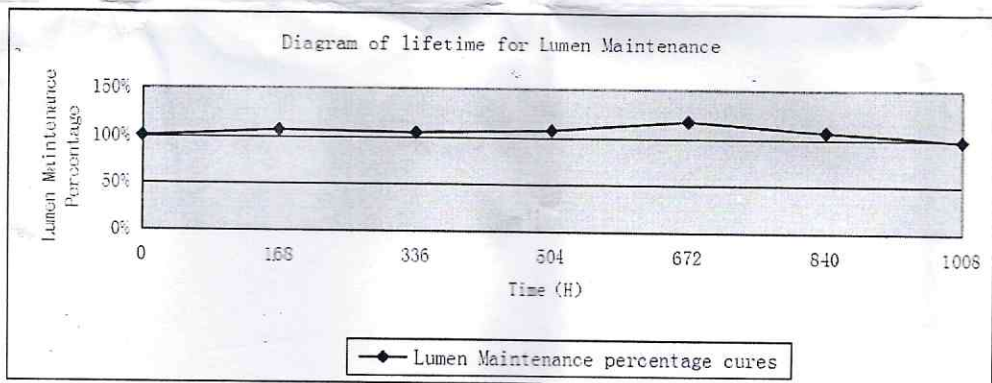

LIFETIME FOR LUMEN MAINTENANCE

Testing Module: Lasting 1000 hrs, Temperature Range 36-40°C, Humidity: 60%RH, Input Voltage: DC12V