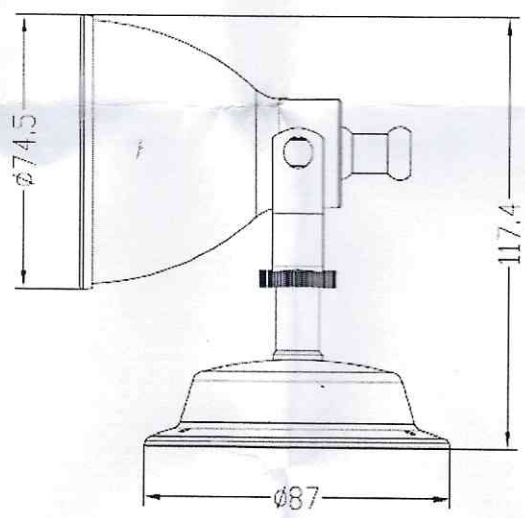

00942-CPHD/00942-BLHD/00942-BLHDSVB

Material	Housing:Made of brass	
Housing Colour	BLHD:Brass Lacquered	CPHD:Chrome Plated Brass
LED Colour	<input type="checkbox"/> Daylight White <input checked="" type="checkbox"/> Warm White <input type="checkbox"/> Red <input type="checkbox"/> Yellow <input type="checkbox"/> Blue <input type="checkbox"/> RGB	
LED	12pcs	
LED Beam Angle	120°	
Working Voltage	DC12V	
Wattage	2 W	
Effective Lumen	120Lumen	
life TEST FOR LED LAMP(1000 hours)	Lumen Maintenance Percentage>98%	
Operation Temperature	-20° ~ +45°C	
Certificate	<input type="checkbox"/> UL <input type="checkbox"/> CE <input type="checkbox"/> RoHS <input type="checkbox"/> TUV <input checked="" type="checkbox"/> <input checked="" type="checkbox"/>	

The light is for type "Z" attachments. The external flexible cable or cord of this luminaire cannot be replaced; if the cord is damaged, the luminaire shall be destroyed

LIFETIME FOR LUMEN MAINTENANCE

Testing Module: Lasting 1000 hrs, Temperature Range 36-40°C, Humidity: 60%RH, Input Voltage: DC12V