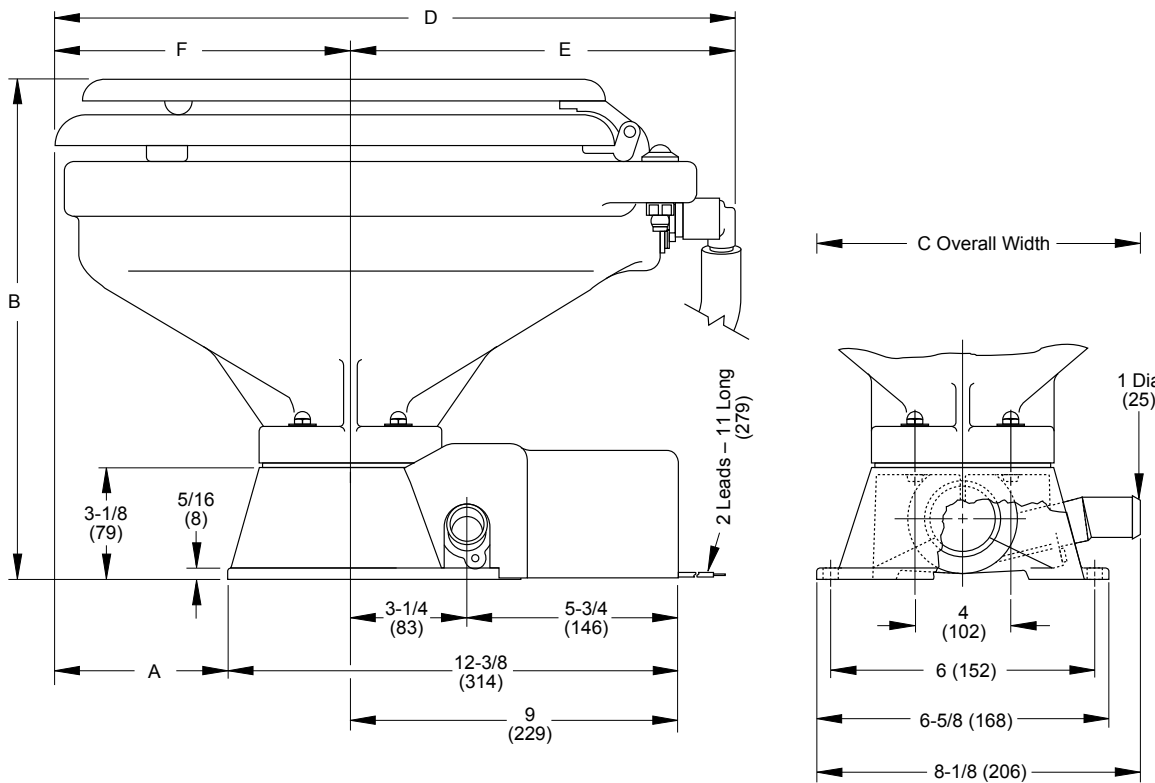

DIMENSIONAL DRAWING
INCHES (MILLIMETRES)

	A	B	C	D	E	F
Compact Size Bowl	3-1/8 (79)	14-1/8 (359)	13-1/8 (333)	16-1/2 (419)	10 (254)	6-1/2 (165)
Household Size Bowl	4-5/8 (117)	14-1/8 (359)	14-3/4 (375)	19-3/4 (502)	10-3/4 (273)	9 (229)

DIMENSIONAL DRAWING
INCHES (MILLIMETRES)

THE PRODUCTS DESCRIBED HEREIN ARE SUBJECT TO THE JABSCO ONE YEAR LIMITED WARRANTY, WHICH IS AVAILABLE FOR YOUR INSPECTION UPON REQUEST.

www.xylemflowcontrol.com

JabscO, 100 Cummings Center, Ste. 535-N, Beverly, MA 01915
Tel: +1 978 281 0440 Fax: +1 978 283 2619