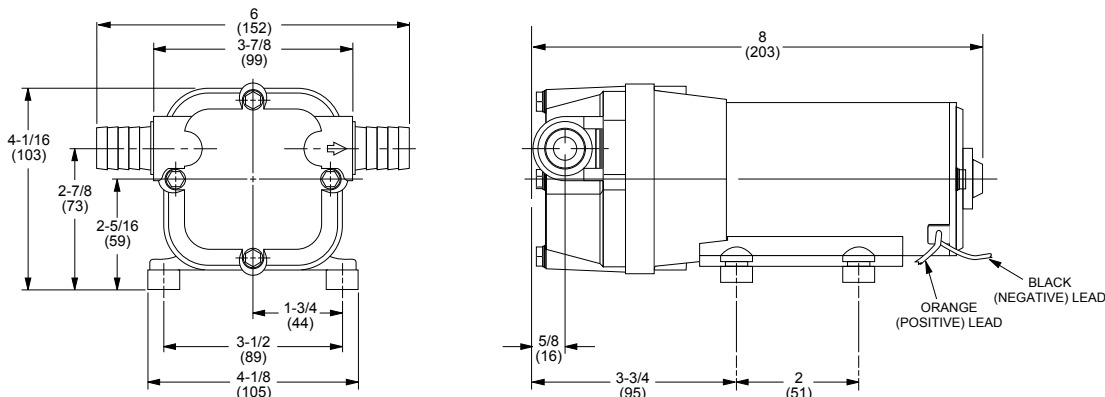

DIMENSIONAL DRAWING
INCHES (MILLIMETRES)

	A	B	C	D	E	F
Compact Size Bowl	3-1/8 (79)	14-1/8 (359)	13-1/8 (333)	16-1/2 (419)	10 (254)	6-1/2 (165)
Household Size Bowl	4-5/8 (117)	14-1/8 (359)	14-3/4 (375)	19-3/4 (502)	10-3/4 (273)	9 (229)

DIMENSIONAL DRAWING
INCHES (MILLIMETRES)

THE PRODUCTS DESCRIBED HEREIN ARE SUBJECT TO THE JABSCO ONE YEAR LIMITED WARRANTY, WHICH IS AVAILABLE FOR YOUR INSPECTION UPON REQUEST.

www.xylemflowcontrol.com

JabscO, 100 Cummings Center, Ste. 535-N, Beverly, MA 01915
Tel: +1 978 281 0440 Fax: +1 978 283 2619