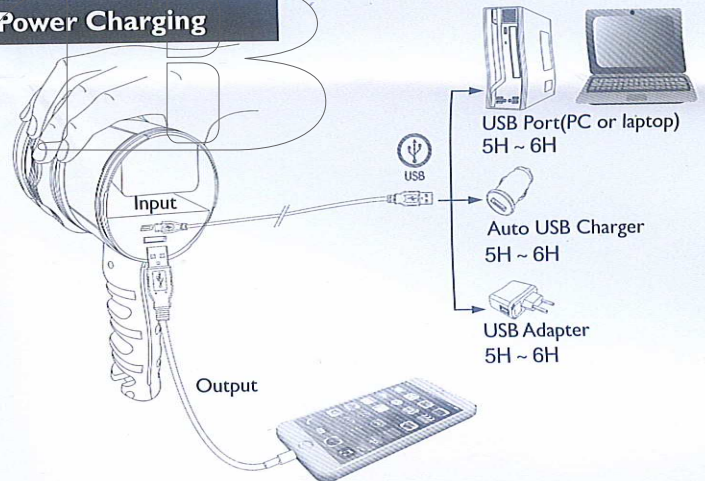

LEDWISE Pro Gen3 Rechargeable Super zoom spotlight I700-AT609

Names of Each Part

Operation of Zoom in/out

ACCESSORY:

Standard Accessory:

Optional Accessories:

A. Spotlight Operation

B. Power Charging

C. Attentions

E. Specifications

Description : LED Zoom Spotlight
 LightSource : By 1pcs CREE LED & 1pcs Power Indicator LED
 Power Source : By 2pcs ICRI8650-3.7V/2200mAh Lithium Batteries
 Size : 152x112x192mm
 Material : ABS/Aluminum
 Net Weight : 646g