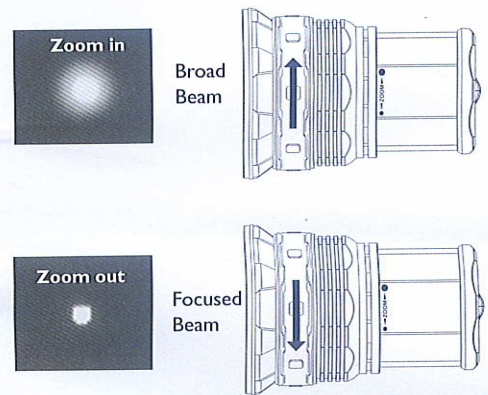

LEDWISE Pro Gen3 Rechargeable Super zoom spotlight I700-AT609

Names of Each Part

Operation of Zoom in/out

ACCESSORY:

Standard Accessory:

Optional Accessories:

A. Spotlight Operation

B. Power Charging

C. Attentions

E. Specifications

Description : LED Zoom Spotlight
 LightSource : By 1pcs CREE LED & 1pcs Power Indicator LED
 Power Source : By 2pcs ICRI8650-3.7V/2200mAh Lithium Batteries
 Size : 152x112x192mm
 Material : ABS/Aluminum
 Net Weight : 646g