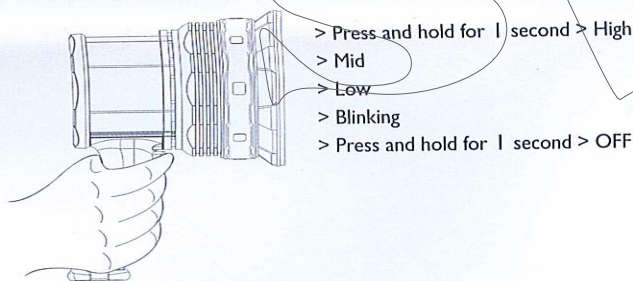

LEDWISE Pro Gen3 Rechargeable Super zoom spotlight I700-AT609

Names of Each Part

Operation of Zoom in/out

ACCESSORY:

Standard Accessory:

Optional Accessories:

A. Spotlight Operation

B. Power Charging

C. Attentions

E. Specifications

Description : LED Zoom Spotlight
 LightSource : By 1pcs CREE LED & 1pcs Power Indicator LED
 Power Source : By 2pcs ICRI8650-3.7V/2200mAh Lithium Batteries
 Size : 152x112x192mm
 Material : ABS/Aluminum
 Net Weight : 646g