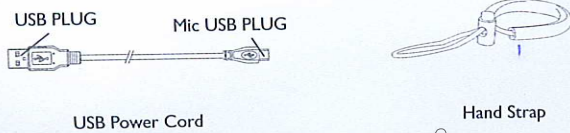

LEDWISE Pro Gen3 Rechargeable Super zoom spotlight I700-AT609

Names of Each Part

Operation of Zoom in/out

ACCESSORY:

Standard Accessory:

Optional Accessories:

A. Spotlight Operation

B. Power Charging

C. Attentions

E. Specifications

Description : LED Zoom Spotlight
 LightSource : By 1pcs CREE LED & 1pcs Power Indicator LED
 Power Source : By 2pcs ICRI8650-3.7V/2200mAh Lithium Batteries
 Size : 152x112x192mm
 Material : ABS/Aluminum
 Net Weight : 646g