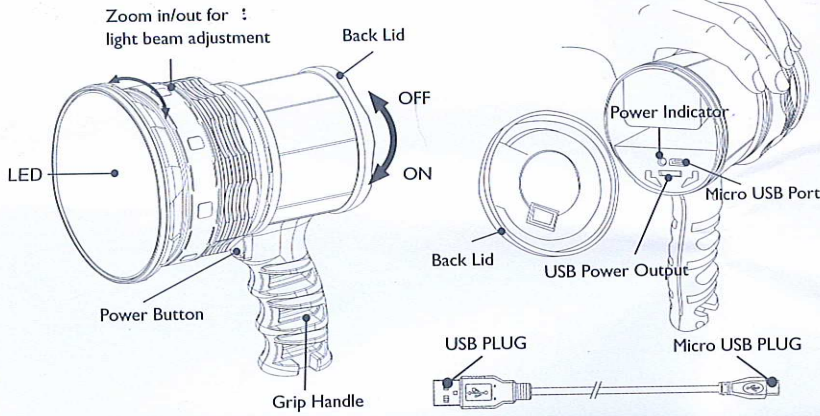

LEDWISE Pro Gen3 Rechargeable Super zoom spotlight I700-AT609

Names of Each Part

Operation of Zoom in/out

ACCESSORY:

Standard Accessory:

Optional Accessories:

A. Spotlight Operation

B. Power Charging

C. Attentions

E. Specifications

Description : LED Zoom Spotlight
 LightSource : By 1pcs CREE LED & 1pcs Power Indicator LED
 Power Source : By 2pcs ICRI8650-3.7V/2200mAh Lithium Batteries
 Size : 152x112x192mm
 Material : ABS/Aluminum
 Net Weight : 646g