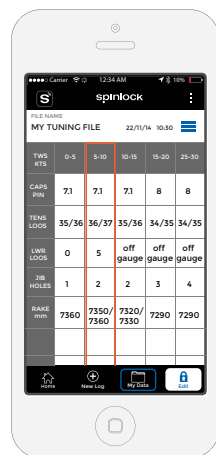

RIG SENSE

Rig Tension Gauge

spinlock

Rig Tension gauge for repeatable rig settings - aids race set up and preparation.

Features

- Loads on both wire and fibres
- Diameter range 2-5mm ($3/32$ - $13/64$ ")
- Direct Scale with Tension output
- Composite calibrated leaf spring
- Stainless steel contact points
- Ergonomic Robust body
- Compact size, durable and light
- Easy one handed operation
- Carry bag included

Part. No.	Description
RGS/0205	Rig Sense 2-5mm wire/cable

Rig Sense App

Rig Sense App (iOS and Android) allow users to work efficiently with their gauge, store and manage their data in a single place on smart phones and tablets.

Rig-Sense App – Using the Rig Sense, record data of critical settings to ensure repeatable race settings over differing conditions. Create custom templates to build settings from, add images and share and export data for later analysis with your class.