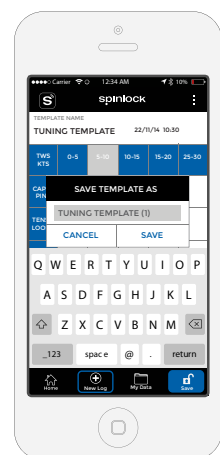

RIG SENSE

Rig Tension Gauge

spinlock

Rig Tension gauge for repeatable rig settings - aids race set up and preparation.

Features

- Loads on both wire and fibres
- Diameter range 2-5mm ($3/32$ - $13/64$ ")
- Direct Scale with Tension output
- Composite calibrated leaf spring
- Stainless steel contact points
- Ergonomic Robust body
- Compact size, durable and light
- Easy one handed operation
- Carry bag included

Part. No.	Description
RGS/0205	Rig Sense 2-5mm wire/cable

Rig Sense App

Rig Sense App (iOS and Android) allow users to work efficiently with their gauge, store and manage their data in a single place on smart phones and tablets.

Rig-Sense App – Using the Rig Sense, record data of critical settings to ensure repeatable race settings over differing conditions. Create custom templates to build settings from, add images and share and export data for later analysis with your class.