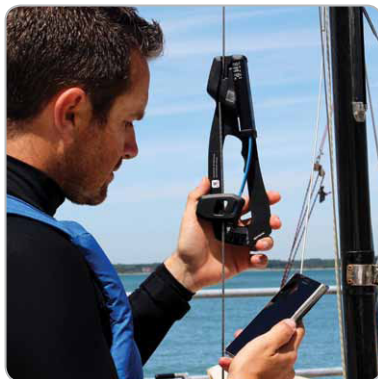

RIG SENSE

Rig Tension Gauge

spinlock

Rig Tension gauge for repeatable rig settings - aids race set up and preparation.

Features

- Loads on both wire and fibres
- Diameter range 2-5mm ($3/32$ - $13/64$ ")
- Direct Scale with Tension output
- Composite calibrated leaf spring
- Stainless steel contact points
- Ergonomic Robust body
- Compact size, durable and light
- Easy one handed operation
- Carry bag included

Part. No.	Description
RGS/0205	Rig Sense 2-5mm wire/cable

Rig Sense App

Rig Sense App (iOS and Android) allow users to work efficiently with their gauge, store and manage their data in a single place on smart phones and tablets.

Rig-Sense App – Using the Rig Sense, record data of critical settings to ensure repeatable race settings over differing conditions. Create custom templates to build settings from, add images and share and export data for later analysis with your class.