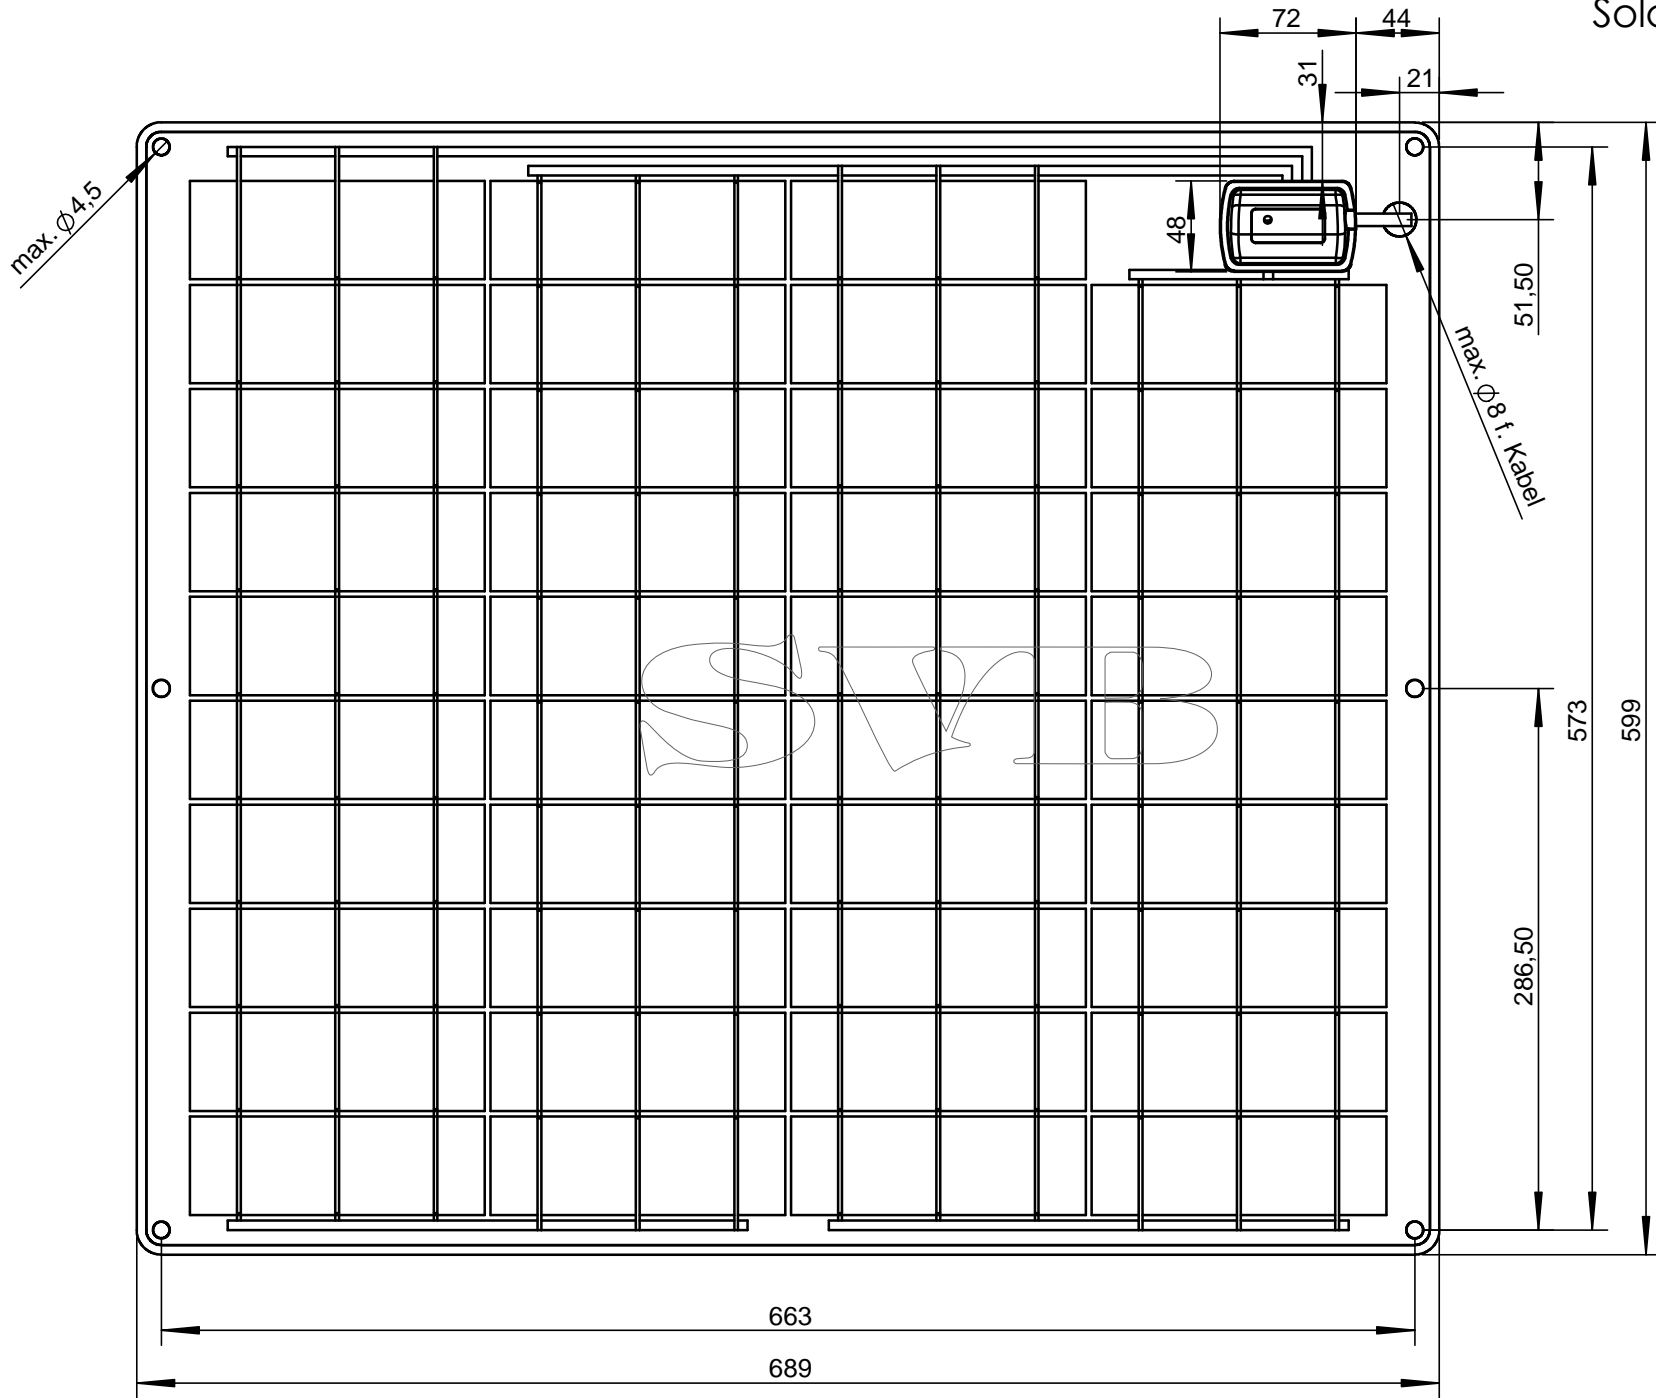

Solarmodul SW20183

dimensions in mm