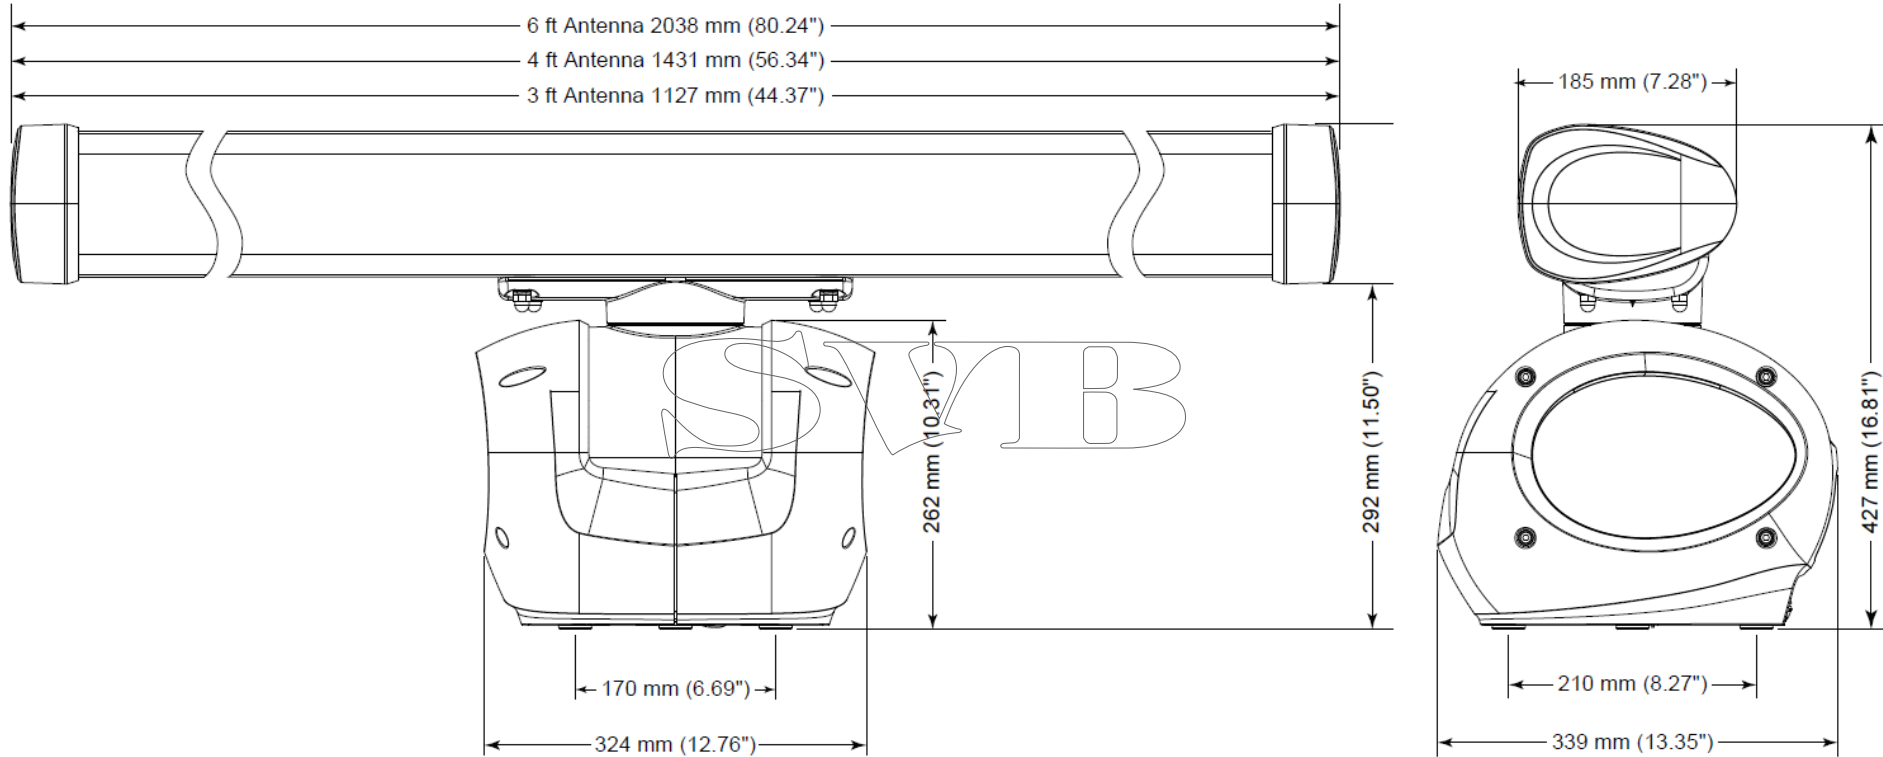

Halo™ - Dimensional Drawings - all models

Halo™ - Dimensional Drawings

Antenna rotation – maximum rotation

Halo™ - Dimensional Drawing RI-12

→ **Note:** Where possible, mount the processor in a way that the LEDs indicators may be viewed if required for diagnostic purposes.

► **Note:**

- It is best to mount the RI-12 vertically