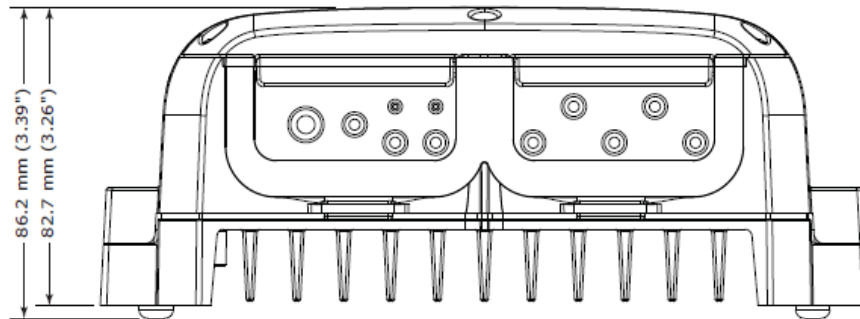

Halo™ - Dimensional Drawings - all models

Halo™ - Dimensional Drawings

Antenna rotation – maximum rotation

Halo™ - Dimensional Drawing RI-12

→ **Note:** Where possible, mount the processor in a way that the LEDs indicators may be viewed if required for diagnostic purposes.

► **Note:**

- It is best to mount the RI-12 vertically