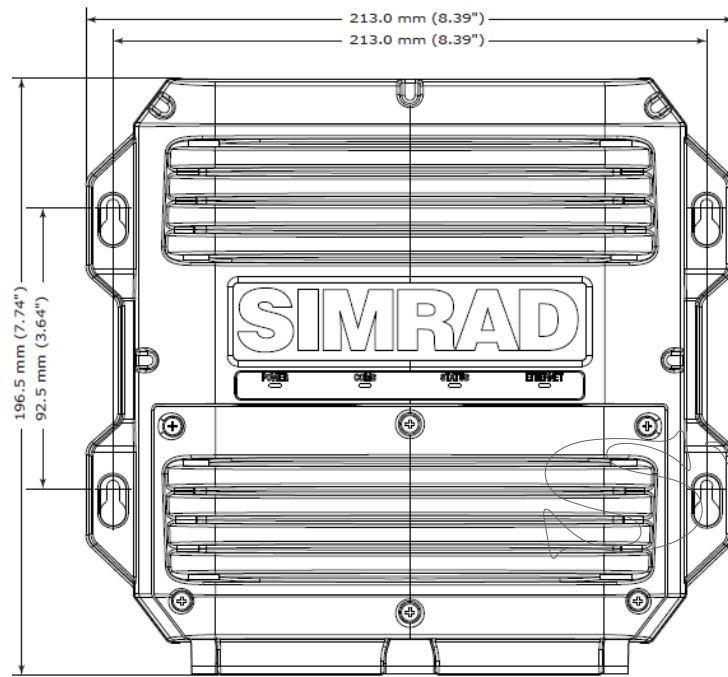

Halo™ - Dimensional Drawings - all models

Halo™ - Dimensional Drawings

Antenna rotation – maximum rotation

Halo™ - Dimensional Drawing RI-12

→ **Note:** Where possible, mount the processor in a way that the LEDs indicators may be viewed if required for diagnostic purposes.

► **Note:**

- It is best to mount the RI-12 vertically