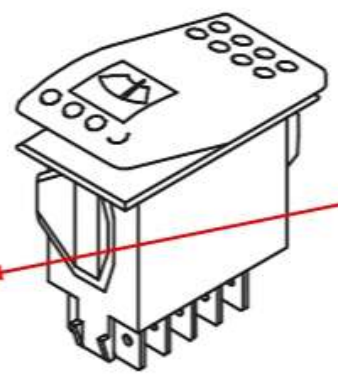

Terminal on motor (AMP)  
180906-0 / Connector housing  
880636-2 / Terminal

Fits to  
0-0280314-0 / Connector  
6-0160449-2 / Terminal

Alt. 1 (3 pos.switch)

Alt. 2 (Roca switch)

- Actuator  
466026
- Switch  
466221 / 12V  
**466222 / 24V**

**SVB # 25112**

Roca switch  
2 speed / Parking