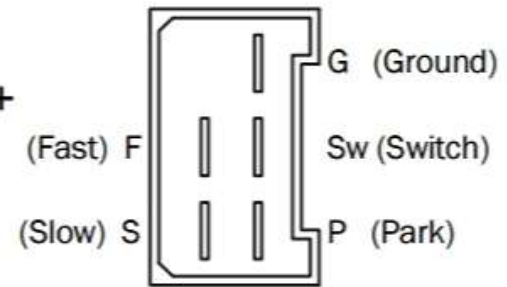

Terminal on motor (AMP)  
180906-0 / Connector housing  
880636-2 / Terminal

Fits to  
0-0280314-0 / Connector  
6-0160449-2 / Terminal

Alt. 1 (3 pos.switch)

Alt. 2 (Roca switch)

- Actuator  
466026
- Switch  
466221 / 12V  
**466222 / 24V**

**SVB # 25112**

Roca switch  
2 speed / Parking