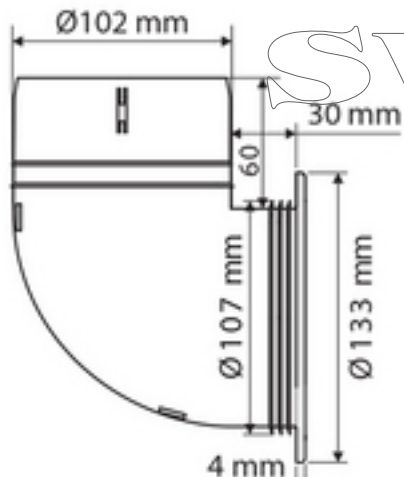

Hose holding notch

Lug for plastic clamp