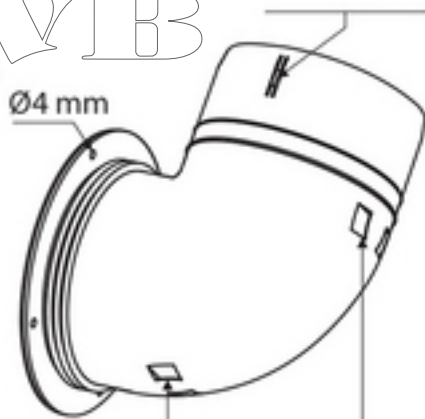

Hose holding notch

Lug for plastic clamp