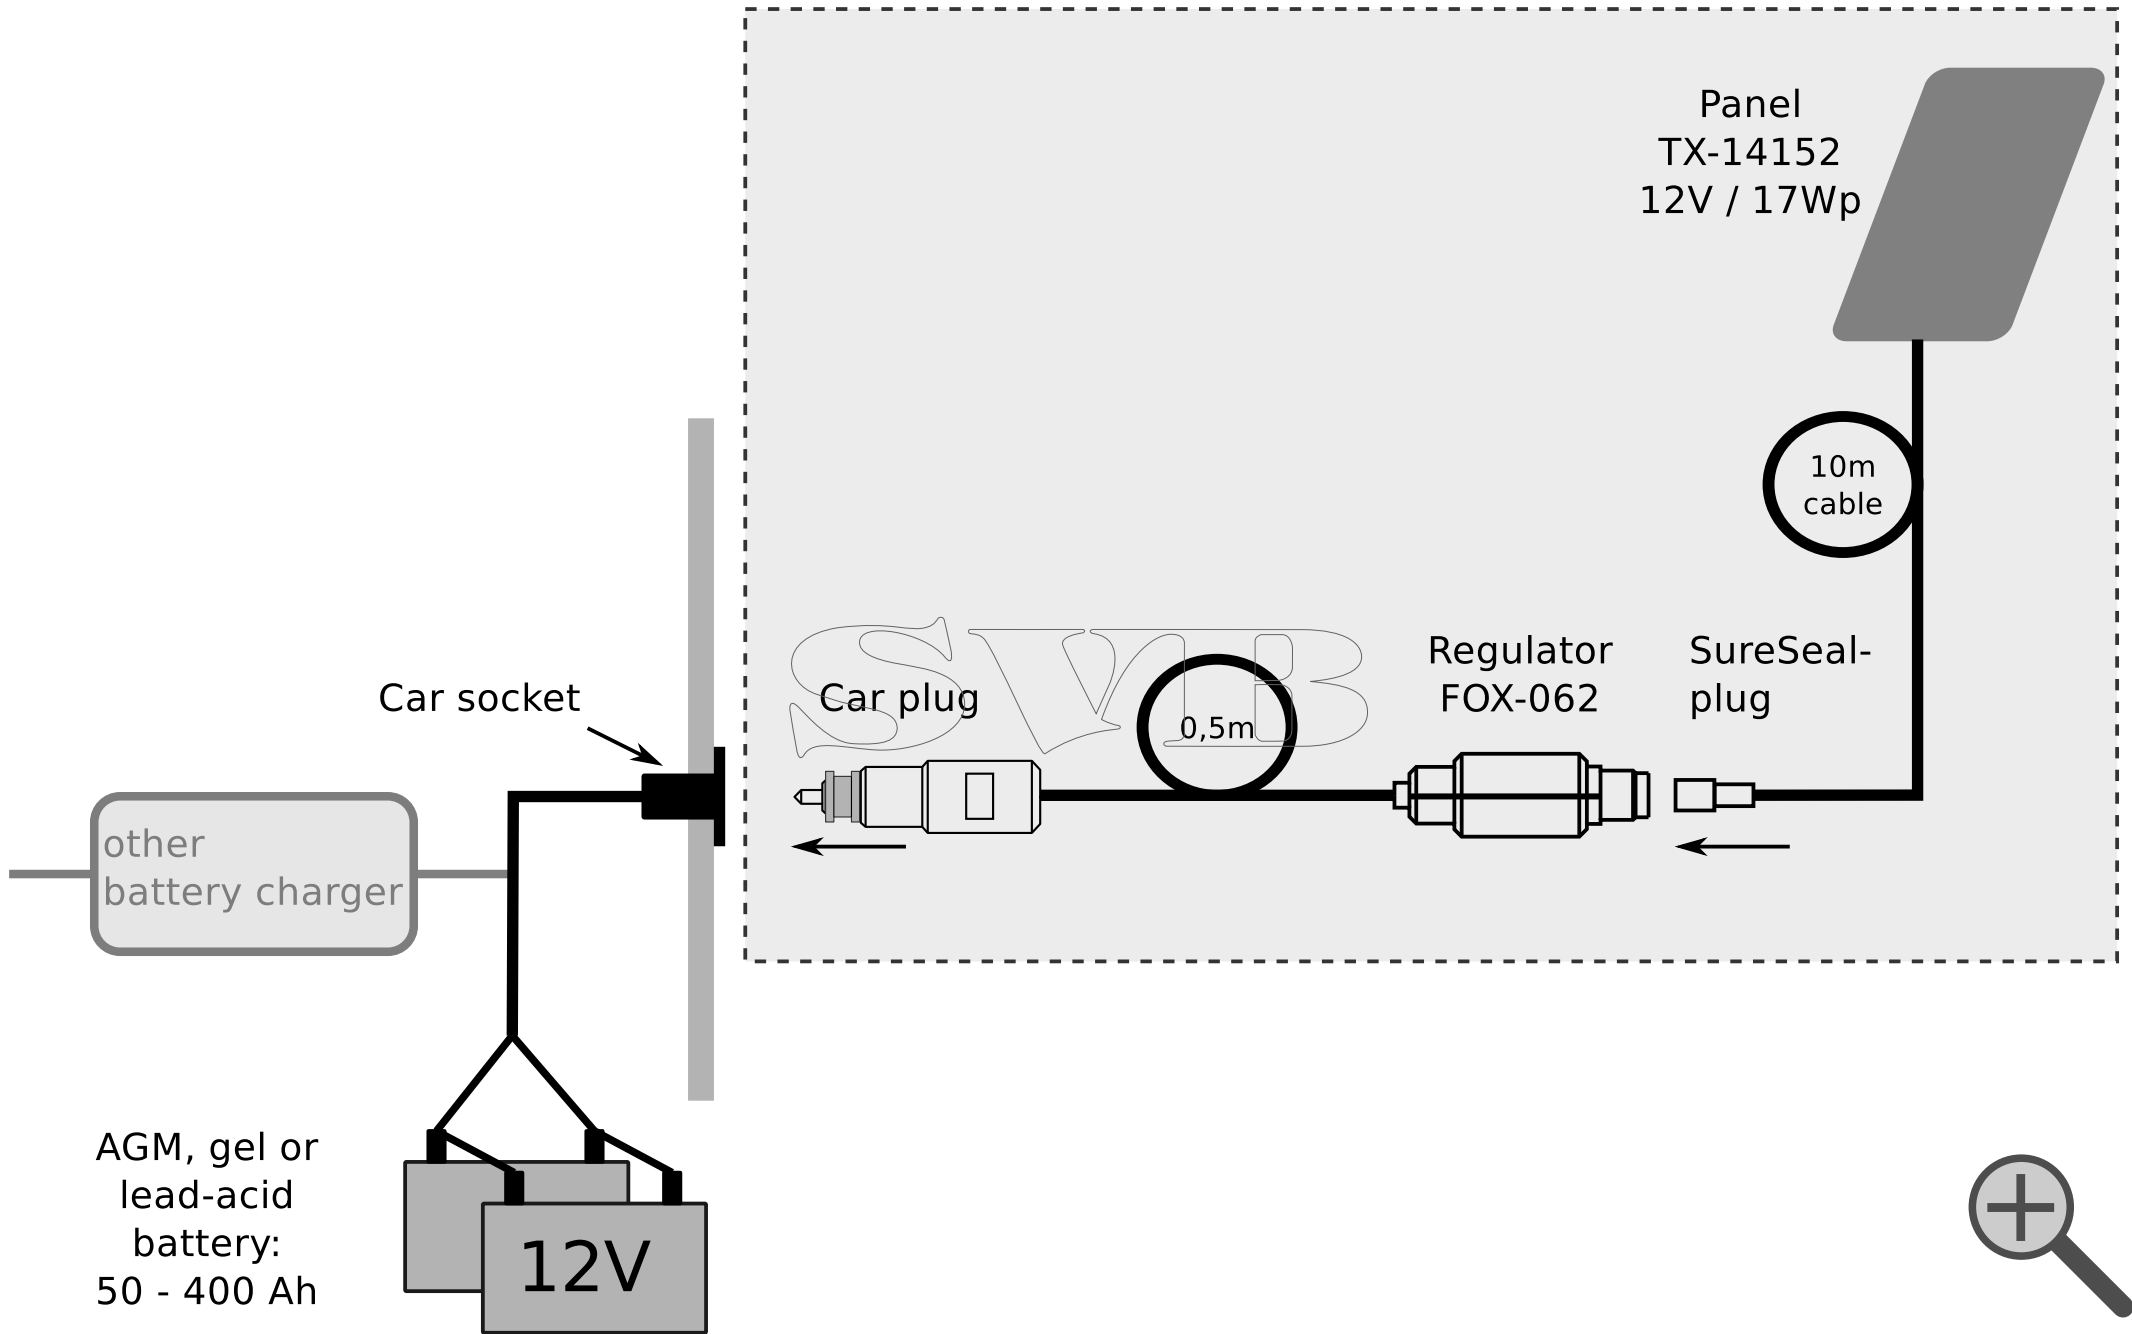

Winter-Batterie-Lader TX-14152

AGM, gel or
lead-acid
battery:
50 - 400 Ah

Board grid battery