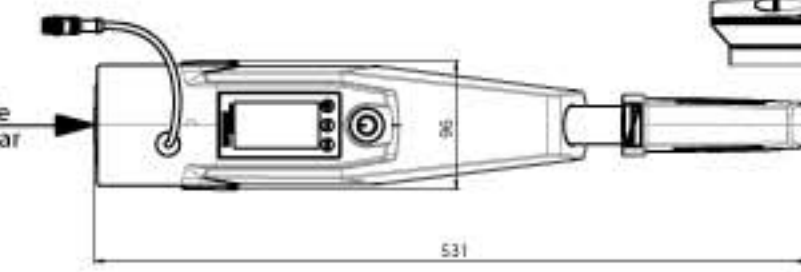

Front View / Frontalansicht

X = 1023 mm (short)  
X = 1143 mm (long)

Side View / Seitenansicht

Trim Position / Trim Positionen

624 mm (short)  
749 mm (long)  
689 mm (short)  
814 mm (long)

1140-00	Stand 500 - S	1872
1141-00	Stand 500 - L	1947
1142-00	Stand 500 - S	1872
1143-00	Stand 500 - L	1947
1144-00	Stand 500 - S	1872
1145-00	Stand 500 - L	1947

removable at 90°  
abnehmbar bei 90°

removable at 70°  
abnehmbar bei 70°

use max. 30°

Torqeedo  
Travel 503 S