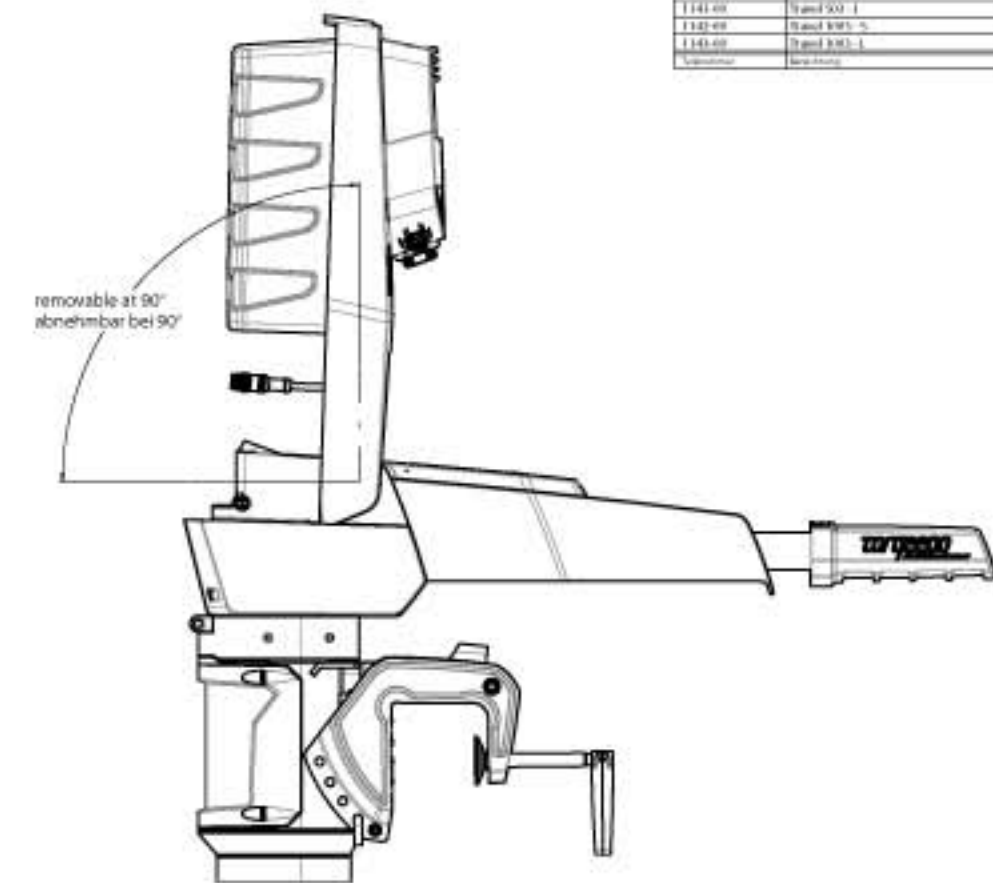

Front View / Frontalansicht

X = 1023 mm (short)  
X = 1143 mm (long)

Side View / Seitenansicht

Trim Position / Trim Positionen

624 mm (short)  
749 mm (long)  
689 mm (short)  
814 mm (long)

1140-00	Stand 500 - S	1872
1141-00	Stand 500 - L	1947
1142-00	Stand 500 - S	1872
1143-00	Stand 500 - L	1947
1144-00	Stand 500 - S	1872
1145-00	Stand 500 - L	1947

removable at 90°  
abnehmbar bei 90°

removable at 70°  
abnehmbar bei 70°

use max. 30°

Torqeedo  
Travel 503 S