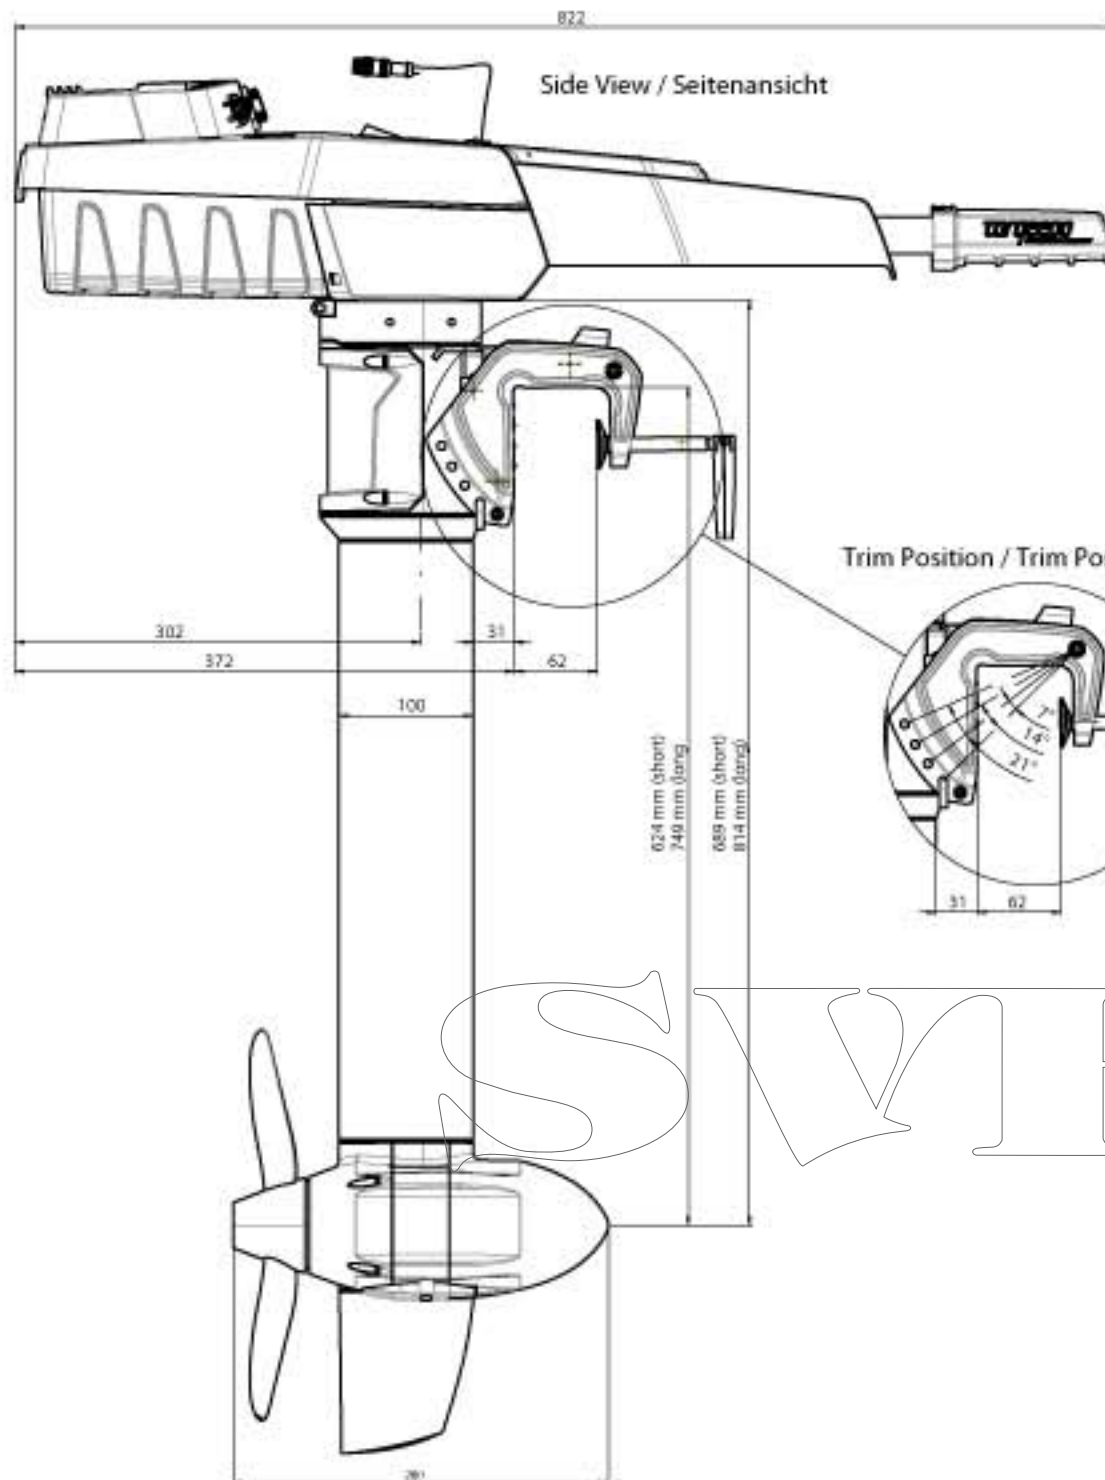

Front View / Frontalansicht

X = 1023 mm (short)  
X = 1143 mm (long)

Side View / Seitenansicht

Trim Position / Trim Positionen

624 mm (short)  
749 mm (long)  
689 mm (short)  
814 mm (long)

1140-00	Stand 500 - S	1872
1141-00	Stand 500 - L	1947
1142-00	Stand 500 - S	1872
1143-00	Stand 500 - L	1947
1144-00	Stand 500 - S	1872
1145-00	Stand 500 - L	1947

removable at 90°  
abnehmbar bei 90°

removable at 70°  
abnehmbar bei 70°

use max. 30°

Torqeedo  
Travel 503 S