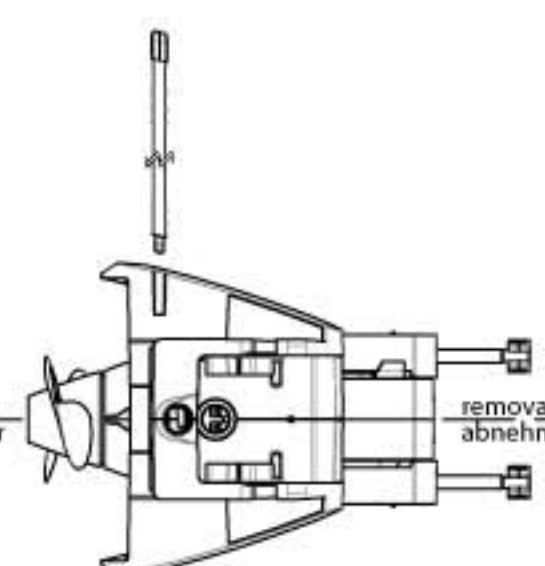

Front View / Frontalansicht

X = 1023 mm (short)  
X = 1143 mm (long)

Side View / Seitenansicht

Trim Position / Trim Positionen

624 mm (short)  
749 mm (long)  
689 mm (short)  
814 mm (long)

1140-00	Stand 500 - S	1872
1141-00	Stand 500 - L	1947
1142-00	Stand 500 - S	1872
1143-00	Stand 500 - L	1947
1144-00	Stand 500 - S	1872
1145-00	Stand 500 - L	1947

removable at 90°  
abnehmbar bei 90°

removable at 70°  
abnehmbar bei 70°

use max. 30°

Torqeedo  
Travel 503 S