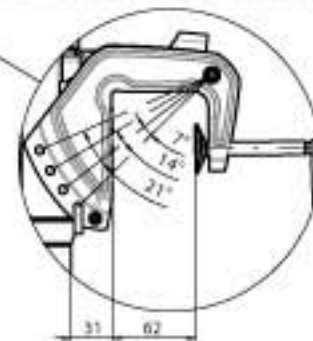

Front View / Frontalansicht

X = 1023 mm (short)  
X = 1143 mm (long)

Side View / Seitenansicht

Trim Position / Trim Positionen

624 mm (short)  
749 mm (long)  
689 mm (short)  
814 mm (long)

1140-00	Stand 500 - S	1872
1141-00	Stand 500 - L	1947
1142-00	Stand 500 - S	1872
1143-00	Stand 500 - L	1947
1144-00	Stand 500 - S	1872
1145-00	Stand 500 - L	1947

removable at 90°  
abnehmbar bei 90°

removable at 70°  
abnehmbar bei 70°

use max. 30°

Torqeedo  
Travel 503 S