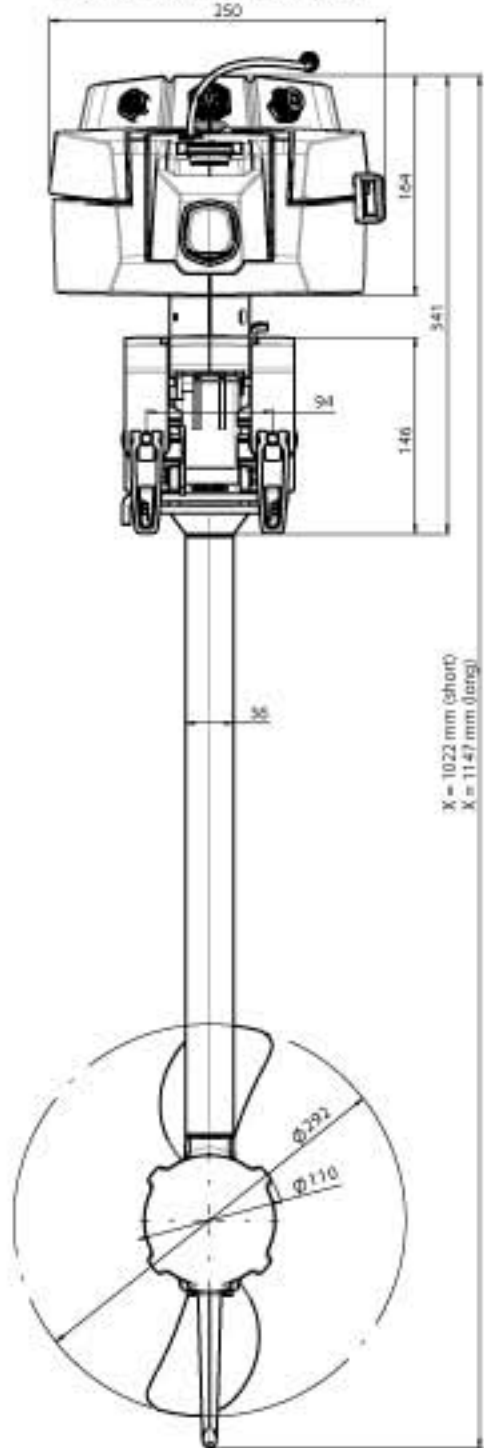

Front View / Frontalansicht

X = 1023 mm (short)  
X = 1143 mm (long)

Side View / Seitenansicht

Trim Position / Trim Positionen

624 mm (short)  
749 mm (long)  
689 mm (short)  
814 mm (long)

1140-00	Stand 500 - S	1872
1141-00	Stand 500 - L	1947
1142-00	Stand 500 - S	1872
1143-00	Stand 500 - L	1947
1144-00	Stand 500 - S	1872
1145-00	Stand 500 - L	1947

removable at 90°  
abnehmbar bei 90°

removable at 70°  
abnehmbar bei 70°

use max. 30°

Torqeedo  
Travel 503 S