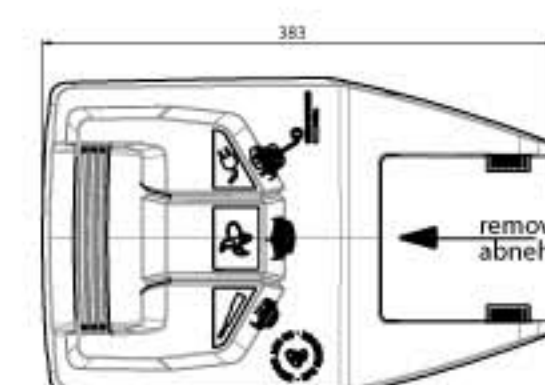

Front View / Frontalansicht

X = 1023 mm (short)  
X = 1143 mm (long)

Side View / Seitenansicht

Trim Position / Trim Positionen

624 mm (short)  
749 mm (long)  
689 mm (short)  
814 mm (long)

1140-00	Stand 500 - S	1872
1141-00	Stand 500 - L	1947
1142-00	Stand 500 - S	1872
1143-00	Stand 500 - L	1947
1144-00	Stand 500 - S	1872
1145-00	Stand 500 - L	1947

removable at 90°  
abnehmbar bei 90°

removable at 70°  
abnehmbar bei 70°

use max. 30°

Torqeedo  
Travel 503 S