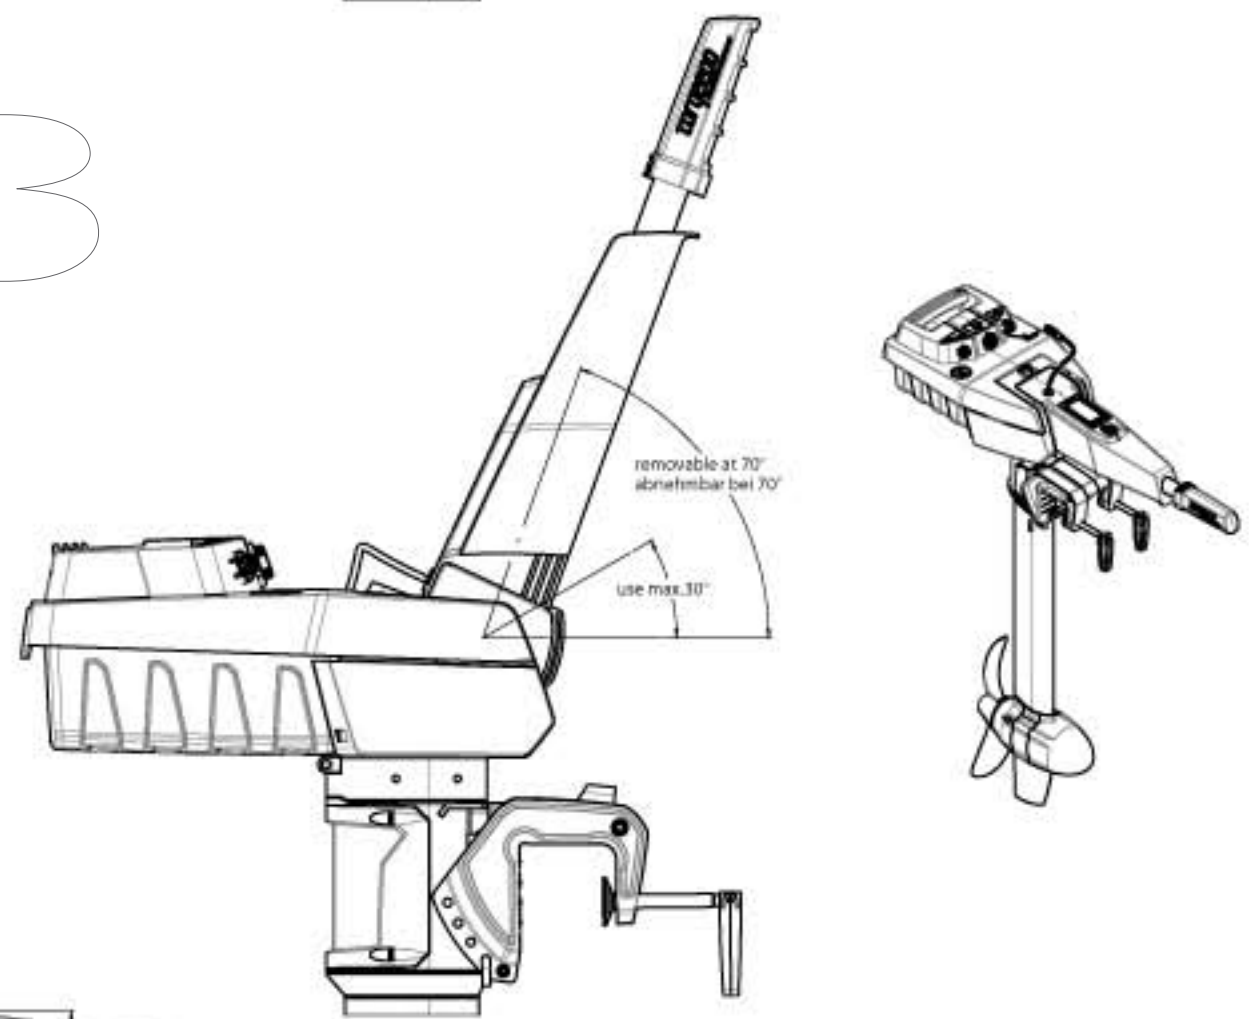

Front View / Frontalansicht

X = 1023 mm (short)  
X = 1143 mm (long)

Side View / Seitenansicht

Trim Position / Trim Positionen

624 mm (short)  
749 mm (long)  
689 mm (short)  
814 mm (long)

1140-00	Stand 500 - S	1872
1141-00	Stand 500 - L	1947
1142-00	Stand 500 - S	1872
1143-00	Stand 500 - L	1947
1144-00	Stand 500 - S	1872
1145-00	Stand 500 - L	1947

removable at 90°  
abnehmbar bei 90°

removable at 70°  
abnehmbar bei 70°

use max. 30°

Torqeedo  
Travel 503 S