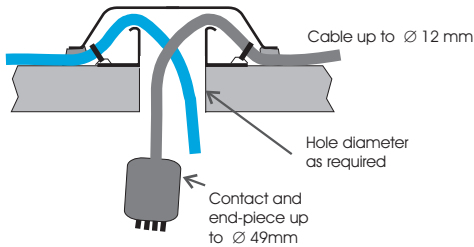

DECK PORTAL FOR CABLES

On thousands of
boat-decks
around
the
world

CABLEPORT TYPE 12

For safe and watertight cable passage through boat deck etc.

All electric connections under deck

Easy to open when changes to cable wiring is required.

No silicone or chemical sealant required after installation.

Does not catch rigging or ropes.

Can be stood upon

Manufactured of polished stainless steel
DIN (17440)

Measures: 160 x 100 x 45 mm.

SVIB

Patent

Installation Alternatives

Alt. A
Up to 6
cables
Ø 12 mm

Alt. B
with
obstruction
e.g.
Bulkhead

ELVABRO AB

www.elvabro.com

Bäcksins Väg 8 S-424 38 AGNESBERG SWEDEN

Phone: Nat 031-330 50 21 Fax: Nat 031-330 92 41
Int +46 31 330 09 20 Fax: +46 31 330 92 41