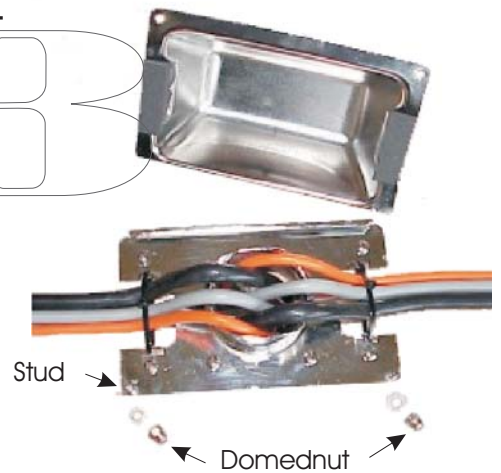

DECK PORTAL FOR CABLES

On thousands of
boat-decks
around
the
world

CABLEPORT TYPE 12

For safe and watertight cable passage through boat deck etc.

All electric connections under deck

Easy to open when changes to cable wiring is required.

No silicone or chemical sealant required after installation.

Does not catch rigging or ropes.

Can be stood upon

Manufactured of polished stainless steel
DIN (17440)

Measures: 160 x 100 x 45 mm.

SVIB

Patent

Installation Alternatives

Alt. A
Up to 6
cables
Ø 12 mm

Alt. B
with
obstruction
e.g.
Bulkhead

ELVABRO AB

www.elvabro.com

Bäcksins Väg 8 S-424 38 AGNESBERG SWEDEN

Phone: Nat 031-330 50 21 Fax: Nat 031-330 92 41
Int +46 31 330 09 20 Fax: +46 31 330 92 41