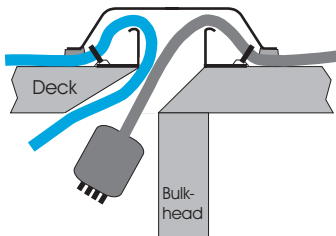

Alt. B
with
obstruction
e.g.
Bulkhead