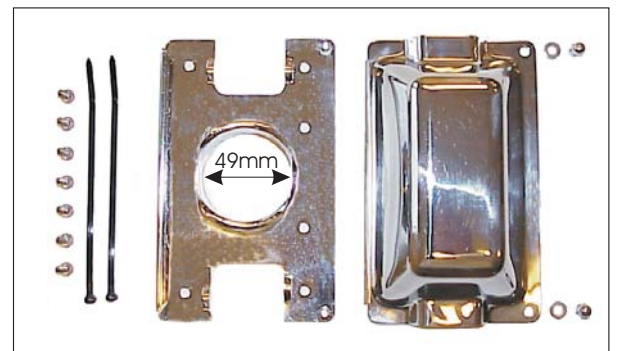

DECK PORTAL FOR CABLES

On thousands of
boat-decks
around
the
world

CABLEPORT TYPE 12

For safe and watertight cable passage through boat deck etc.

All electric connections under deck

Easy to open when changes to cable wiring is required.

No silicone or chemical sealant required after installation.

Does not catch rigging or ropes.

Can be stood upon

Manufactured of polished stainless steel
DIN (17440)

Measures: 160 x 100 x 45 mm.

SVIB

Patent

Installation Alternatives

Alt. A
Up to 6
cables
Ø 12 mm

Alt. B
with
obstruction
e.g.
Bulkhead

ELVABRO AB

www.elvabro.com

Bäcksins Väg 8 S-424 38 AGNESBERG SWEDEN

Phone: Nat 031-330 50 21 Fax: Nat 031-330 92 41
Int +46 31 330 09 20 Fax: +46 31 330 92 41