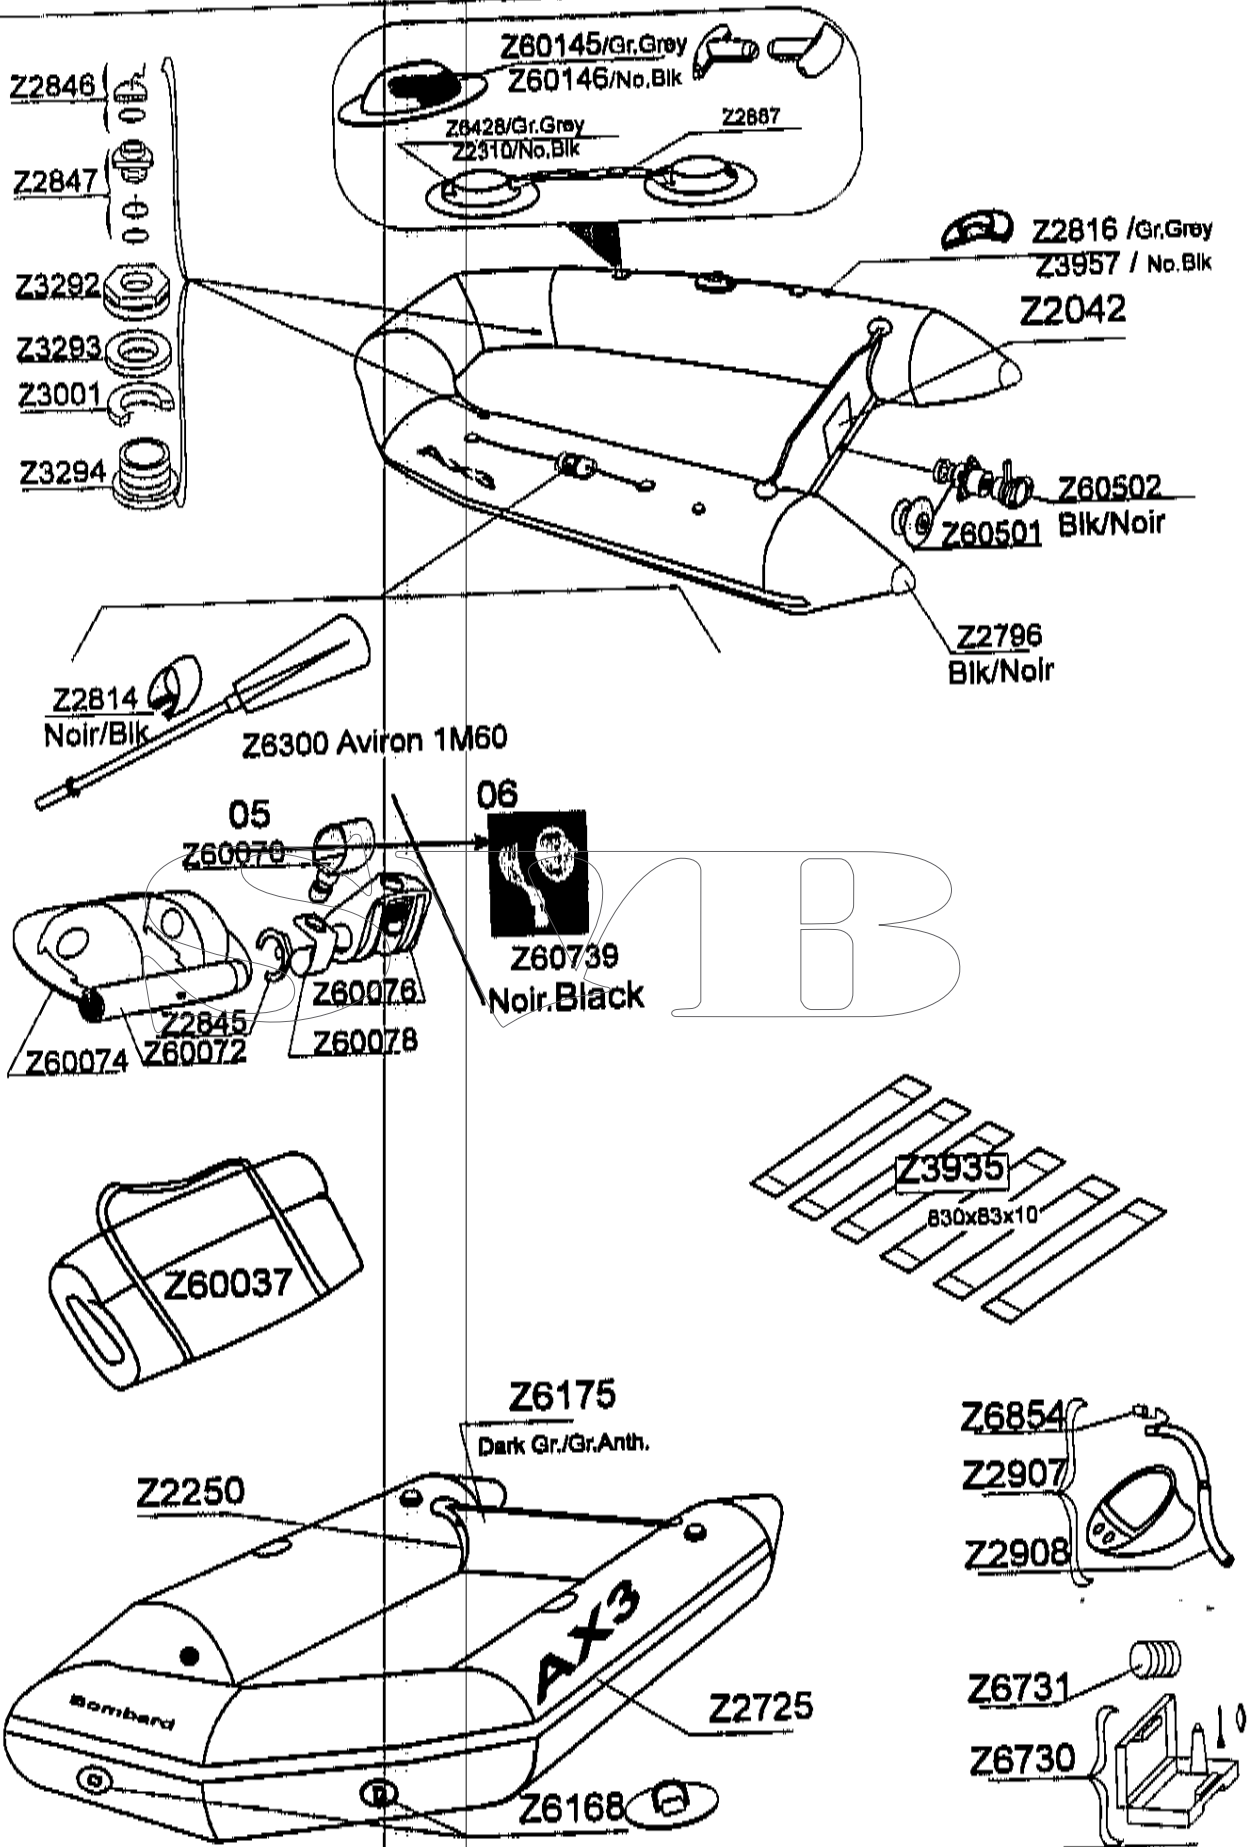

AX 3

SERIE

ROUGE/RED Z5531
GRIS /GREY Z5532

GDB/08.05

Tissu pour réparation: Corps = Z7164 Rouge/ Z7041 Gris Clair
 Fabric for repairs : Tube = Z7164 Red / Z7041 Light Grey

Fond = Z7177 Noir
 Bottom = Z7177 Black