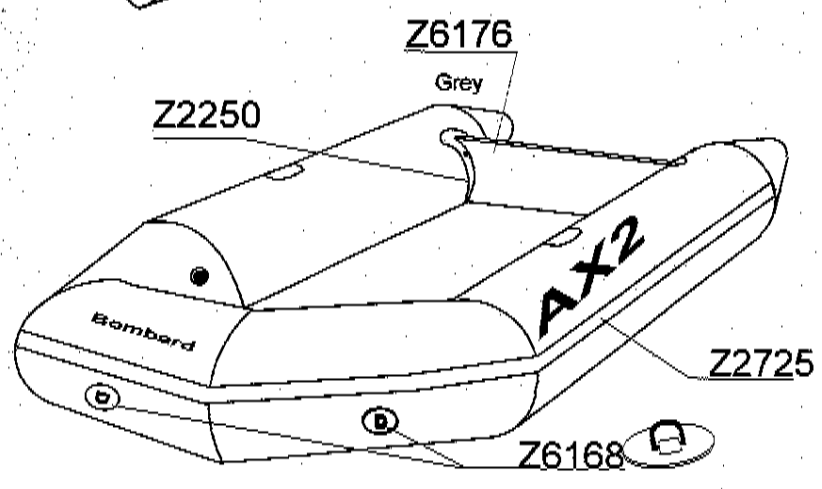

AX 2

SERIE

ROUGE/RED Z5529
GRIS /GREY Z5530

GDB/09.05

Tissu pour réparation: Corps =Z7164 Rouge/ Z7041 Gris Clair
 Fabric for repairs : Tube =Z7164 Red / Z7041 Light Grey

Fond = Z7177 Noir
 Bottom = Z7177 Black