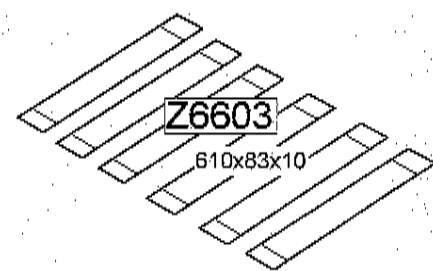

AX 2

SERIE

ROUGE/RED Z5529
GRIS /GREY Z5530

GDB/09.05

Tissu pour réparation: Corps =Z7164 Rouge/ Z7041 Gris Clair
 Fabric for repairs : Tube =Z7164 Red / Z7041 Light Grey

Fond = Z7177 Noir
 Bottom = Z7177 Black