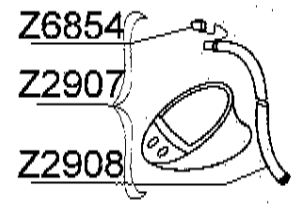

AX 2

SERIE

ROUGE/RED Z5529
GRIS /GREY Z5530

GDB/09.05

Tissu pour réparation: Corps =Z7164 Rouge/ Z7041 Gris Clair
 Fabric for repairs : Tube =Z7164 Red / Z7041 Light Grey

Fond = Z7177 Noir
 Bottom = Z7177 Black