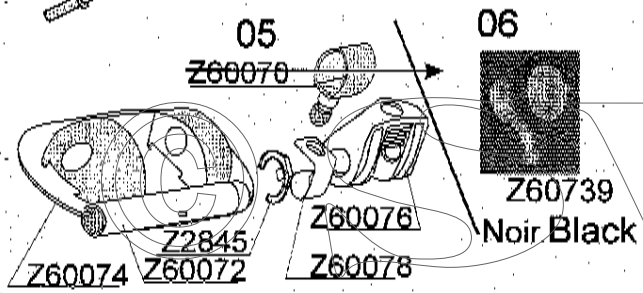

AX 2

SERIE

ROUGE/RED Z5529
GRIS /GREY Z5530

GDB/09.05

Tissu pour réparation: Corps =Z7164 Rouge/ Z7041 Gris Clair
 Fabric for repairs : Tube =Z7164 Red / Z7041 Light Grey

Fond = Z7177 Noir
 Bottom = Z7177 Black