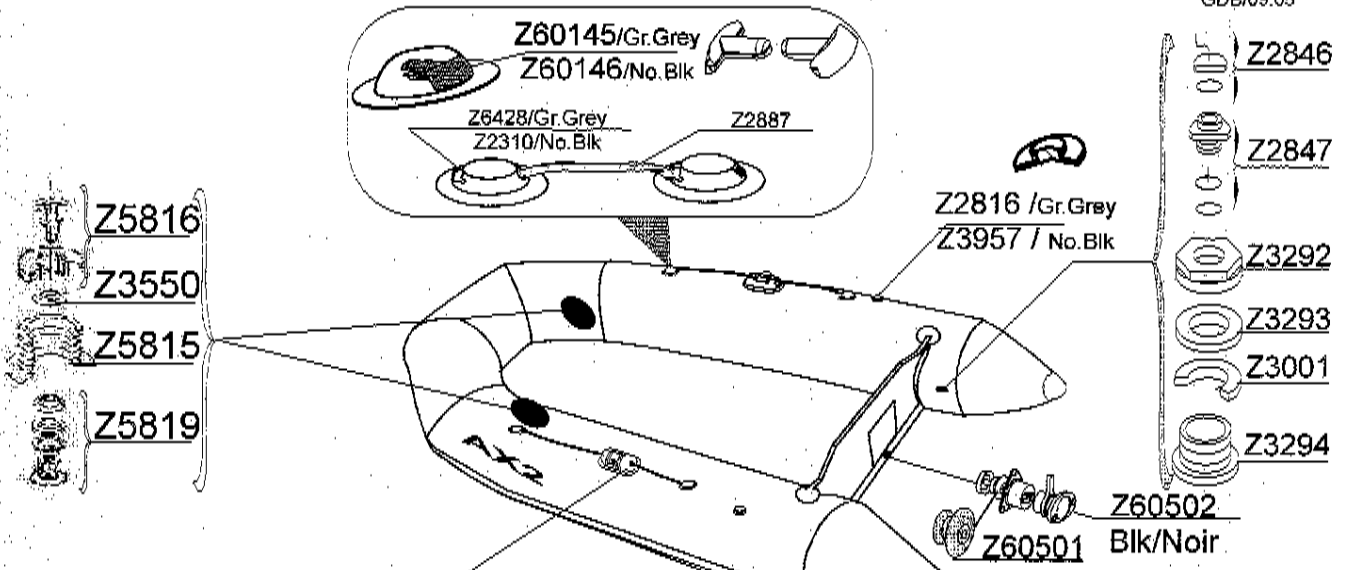

AX 2

SERIE

ROUGE/RED Z5529
GRIS /GREY Z5530

GDB/09.05

Tissu pour réparation: Corps =Z7164 Rouge/ Z7041 Gris Clair
 Fabric for repairs : Tube =Z7164 Red / Z7041 Light Grey

Fond = Z7177 Noir
 Bottom = Z7177 Black