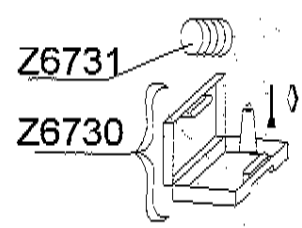

AX 2

SERIE

ROUGE/RED Z5529
GRIS /GREY Z5530

GDB/09.05

Tissu pour réparation: Corps =Z7164 Rouge/ Z7041 Gris Clair
 Fabric for repairs : Tube =Z7164 Red / Z7041 Light Grey

Fond = Z7177 Noir
 Bottom = Z7177 Black