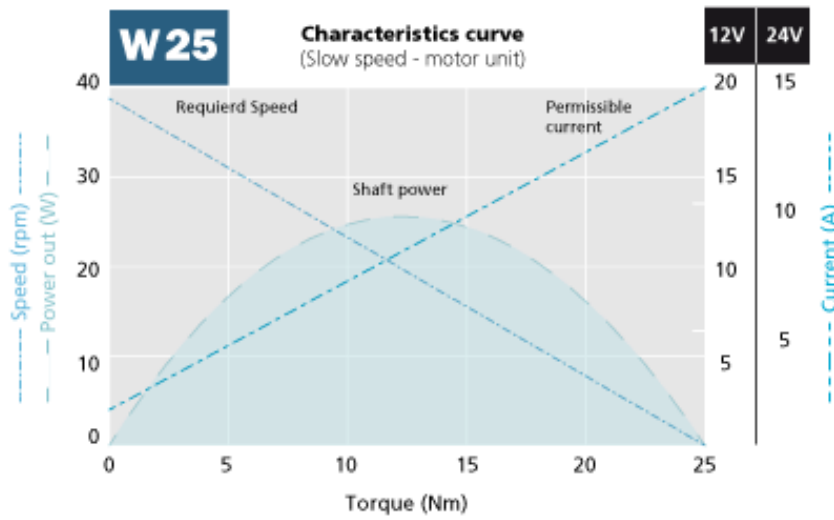

Windscreen Wiper | W25

The new designed Roca W25 wiper motor is made for the toughest conditions.

- * With a 25Nm torque and a strong drive system it powers up to 750mm / 30" arms and blades.
- * The sweep angle is easily adjusted from 45-110° for maximum visibility.
- * CE approved, EMC protected
- * Two speeds: Slow 35 sweep/min and fast 55 sweep/min.
- * Dynamic parking, can be changed from Left to Right.

Art.no.	L1 = mm	L2 = mm	Volt
531015	28/1.1"	78/3.07"	12 V
531025	53/2.1"	103/4.06"	12 V
531035	78/3.1"	128/5.04"	12 V
531016	28/1.1"	78/3.07"	24 V
531026	53/2.1"	103/4.06"	24 V
531036	78/3.1"	128/5.04"	24 V

SWIB

L = 30 / 55 / 80
Sweep angle 45 - 110°
12 / 24V

SVIB

SVIB

SWIB