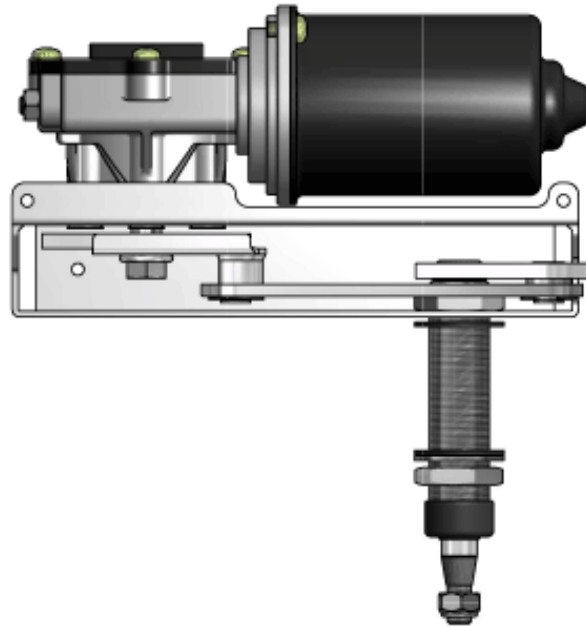

Windscreen Wiper | W25

The new designed Roca W25 wiper motor is made for the toughest conditions.

- * With a 25Nm torque and a strong drive system it powers up to 750mm / 30" arms and blades.
- * The sweep angle is easily adjusted from 45-110° for maximum visibility.
- * CE approved, EMC protected
- * Two speeds: Slow 35 sweep/min and fast 55 sweep/min.
- * Dynamic parking, can be changed from Left to Right.

Art.no.	L1 = mm	L2 = mm	Volt
531015	28/1.1"	78/3.07"	12 V
531025	53/2.1"	103/4.06"	12 V
531035	78/3.1"	128/5.04"	12 V
531016	28/1.1"	78/3.07"	24 V
531026	53/2.1"	103/4.06"	24 V
531036	78/3.1"	128/5.04"	24 V

SWIB

L = 30 / 55 / 80
Sweep angle 45 - 110°
12 / 24V

SVIB

SVIB

SWIB