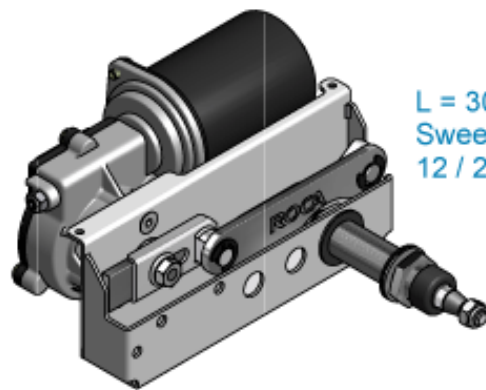

Windscreen Wiper | W25

The new designed Roca W25 wiper motor is made for the toughest conditions.

- * With a 25Nm torque and a strong drive system it powers up to 750mm / 30" arms and blades.
- * The sweep angle is easily adjusted from 45-110° for maximum visibility.
- * CE approved, EMC protected
- * Two speeds: Slow 35 sweep/min and fast 55 sweep/min.
- * Dynamic parking, can be changed from Left to Right.

Art.no.	L1 = mm	L2 = mm	Volt
531015	28/1.1"	78/3.07"	12 V
531025	53/2.1"	103/4.06"	12 V
531035	78/3.1"	128/5.04"	12 V
531016	28/1.1"	78/3.07"	24 V
531026	53/2.1"	103/4.06"	24 V
531036	78/3.1"	128/5.04"	24 V

SWIB

L = 30 / 55 / 80
Sweep angle 45 - 110°
12 / 24V

SVIB

SVIB

SWIB