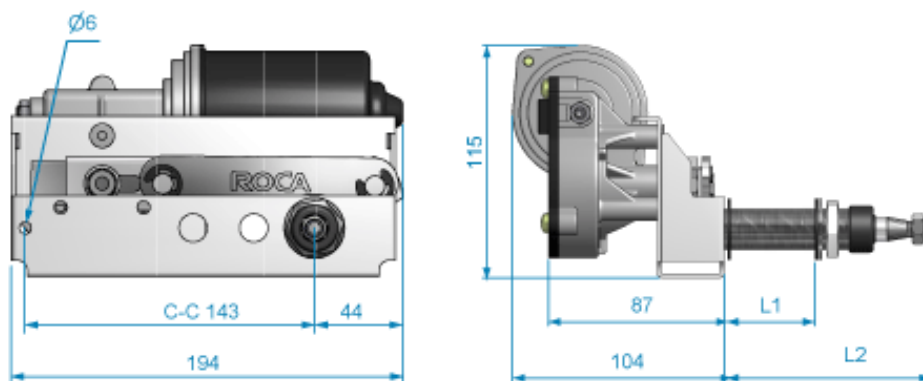

Windscreen Wiper | W25

The new designed Roca W25 wiper motor is made for the toughest conditions.

- * With a 25Nm torque and a strong drive system it powers up to 750mm / 30" arms and blades.
- * The sweep angle is easily adjusted from 45-110° for maximum visibility.
- * CE approved, EMC protected
- * Two speeds: Slow 35 sweep/min and fast 55 sweep/min.
- * Dynamic parking, can be changed from Left to Right.

Art.no.	L1 = mm	L2 = mm	Volt
531015	28/1.1"	78/3.07"	12 V
531025	53/2.1"	103/4.06"	12 V
531035	78/3.1"	128/5.04"	12 V
531016	28/1.1"	78/3.07"	24 V
531026	53/2.1"	103/4.06"	24 V
531036	78/3.1"	128/5.04"	24 V

SWIB

L = 30 / 55 / 80
Sweep angle 45 - 110°
12 / 24V

SVIB

SVIB

SWIB