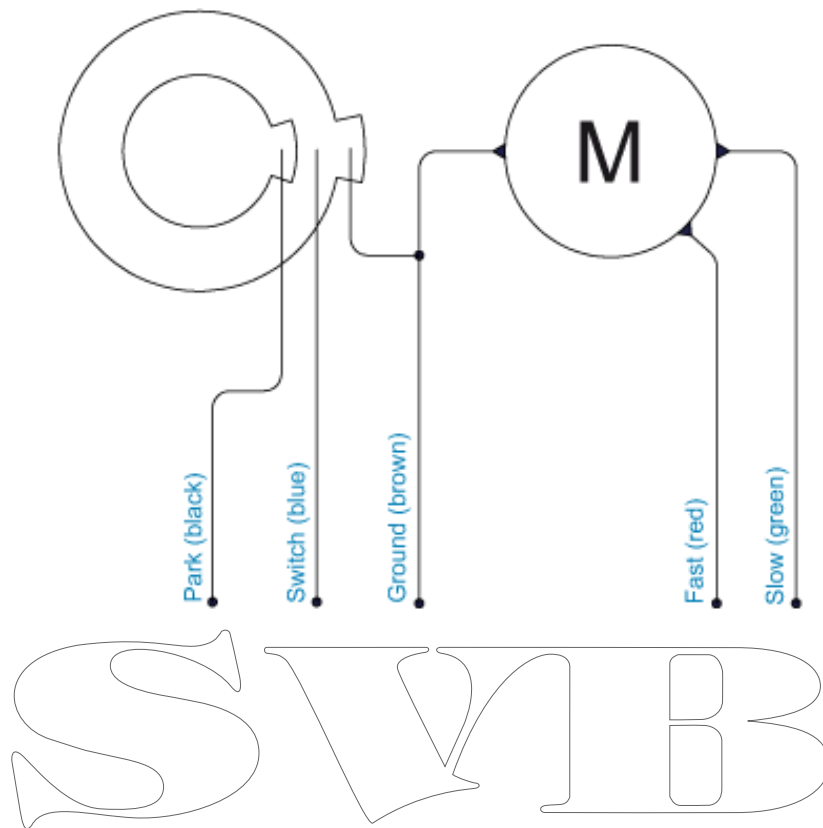

Windscreen Wiper | W25

The new designed Roca W25 wiper motor is made for the toughest conditions.

- * With a 25Nm torque and a strong drive system it powers up to 750mm / 30" arms and blades.
- * The sweep angle is easily adjusted from 45-110° for maximum visibility.
- * CE approved, EMC protected
- * Two speeds: Slow 35 sweep/min and fast 55 sweep/min.
- * Dynamic parking, can be changed from Left to Right.

Art.no.	L1 = mm	L2 = mm	Volt
531015	28/1.1"	78/3.07"	12 V
531025	53/2.1"	103/4.06"	12 V
531035	78/3.1"	128/5.04"	12 V
531016	28/1.1"	78/3.07"	24 V
531026	53/2.1"	103/4.06"	24 V
531036	78/3.1"	128/5.04"	24 V

SWIB

L = 30 / 55 / 80
Sweep angle 45 - 110°
12 / 24V

SVIB

SVIB

SWIB