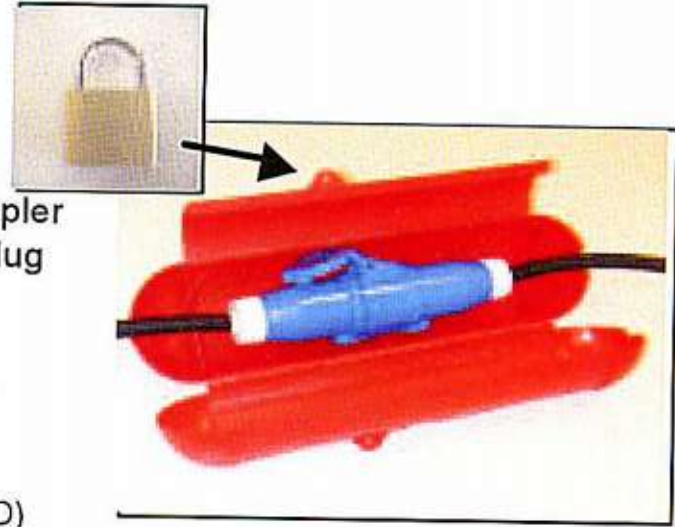

SVB # 12039 - SAFEBOX

Product data sheet

Model: Safebox CEE Crusader

Description: Safebox to place CEE plug and coupler including padlock, excluding CEE plug and coupler

Item number: 4600950

Technical specifications

Net weight: 0.3 kg Gross weight: 0.35 kg

Outside dimensions excluding padlock: 368x93 mm(LxD)

Dimensions (mm)