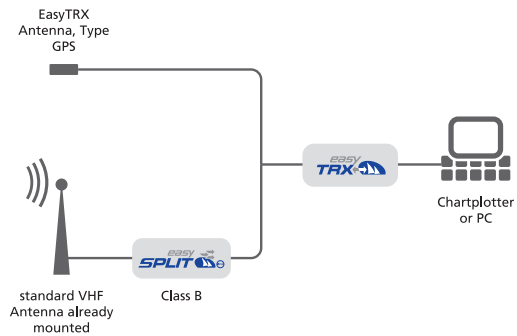

easyTRX

Your local dealer:

Weatherdock AG
Am Weichselgarten 7
D-91058 Erlangen-Tennenlohe
fon +49 [0] 9131 - 691 460
fax +49 [0] 9131 - 691 463

info@weatherdock.de
www.weatherdock.de
www.easyAIS.de
www.easySPLIT.de