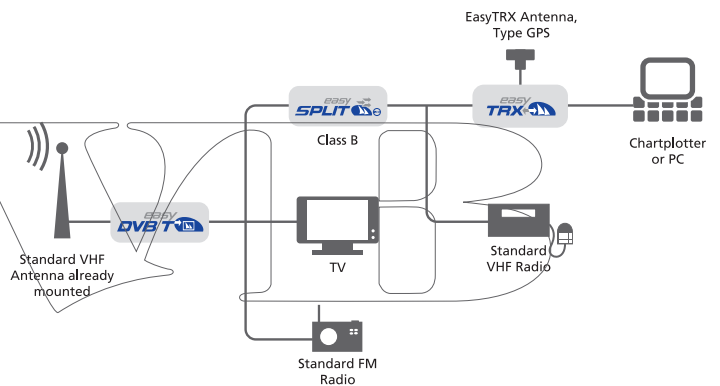

## easyDVBT

Standard connection easyDVBT to a Television with integrated digital receiver

Standard connection easyDVBT to a Television with integrated digital receiver and to an AIS receiver over an easySPLIT

Standard connection easyDVBT to a Television with integrated digital receiver and to an AIS transceiver over an easySPLIT Class B