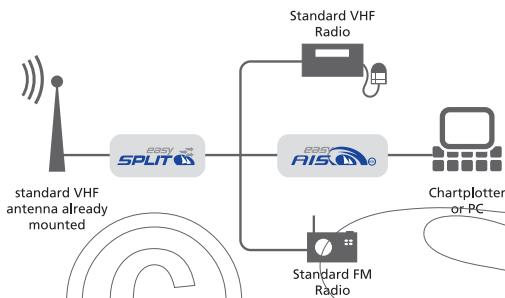

How to connect?

easyAIS

easySPLIT

easySPLIT OCB

easyDVBT

Standard connection easyDVBT to a Television with integrated digital receiver

Standard connection easyDVBT to a Television with integrated digital receiver and to an AIS receiver over an easySPLIT

Standard connection easyDVBT to a Television with integrated digital receiver and to an AIS transceiver over an easySPLIT Class B

easyTRX

Your local dealer:

Weatherdock AG
Am Weichselgarten 7
D-91058 Erlangen-Tennenlohe
fon +49 [0] 9131 - 691 460
fax +49 [0] 9131 - 691 463