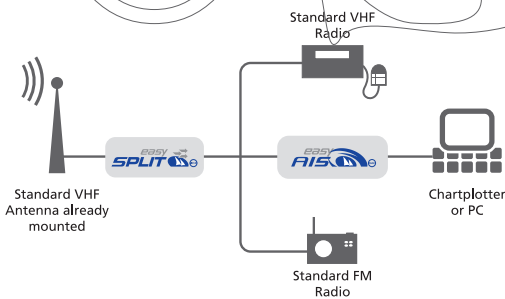

How to connect?

easyAIS

easySPLIT

easySPLIT OCB

easyDVBT

Standard connection easyDVBT to a Television with integrated digital receiver

Standard connection easyDVBT to a Television with integrated digital receiver and to an AIS receiver over an easySPLIT

Standard connection easyDVBT to a Television with integrated digital receiver and to an AIS transceiver over an easySPLIT Class B

easyTRX

Your local dealer:

Weatherdock AG
Am Weichselgarten 7
D-91058 Erlangen-Tennenlohe
fon +49 [0] 9131 - 691 460
fax +49 [0] 9131 - 691 463