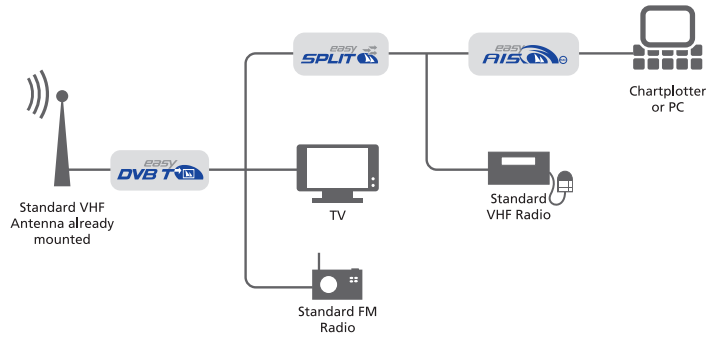

How to connect?

easyAIS

easySPLIT

easySPLIT OCB

easyDVBT

Standard connection easyDVBT to a Television with integrated digital receiver

Standard connection easyDVBT to a Television with integrated digital receiver and to an AIS receiver over an easySPLIT

Standard connection easyDVBT to a Television with integrated digital receiver and to an AIS transceiver over an easySPLIT Class B

easyTRX

Your local dealer:

Weatherdock AG
Am Weichselgarten 7
D-91058 Erlangen-Tennenlohe
fon +49 [0] 9131 - 691 460
fax +49 [0] 9131 - 691 463