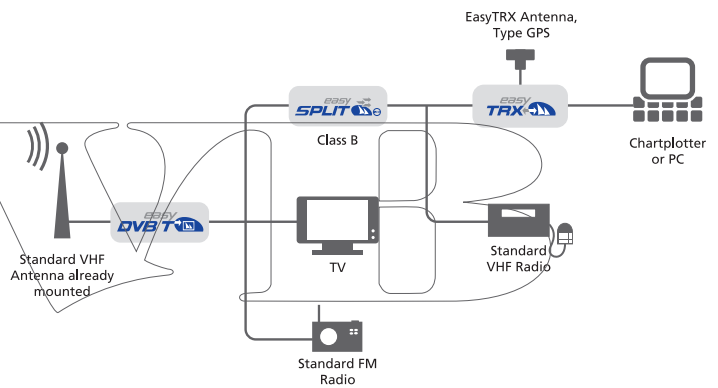

How to connect?

easyAIS

easySPLIT

easySPLIT OCB

easyDVBT

Standard connection easyDVBT to a Television with integrated digital receiver

Standard connection easyDVBT to a Television with integrated digital receiver and to an AIS receiver over an easySPLIT

Standard connection easyDVBT to a Television with integrated digital receiver and to an AIS transceiver over an easySPLIT Class B

easyTRX

Your local dealer:

Weatherdock AG
Am Weichselgarten 7
D-91058 Erlangen-Tennenlohe
fon +49 [0] 9131 - 691 460
fax +49 [0] 9131 - 691 463