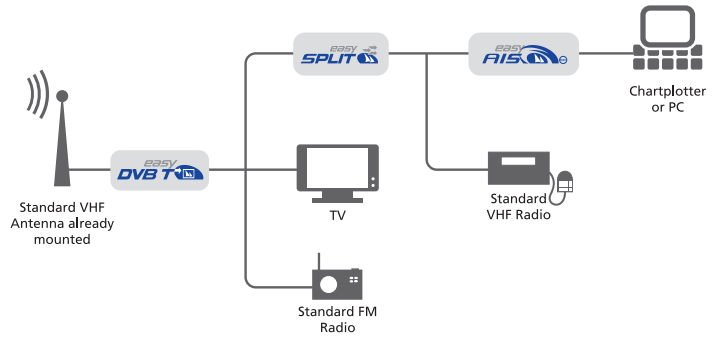

How to connect?

easyAIS

easySPLIT

easySPLIT OCB

easyDVBT

Standard connection easyDVBT to a Television with integrated digital receiver

Standard connection easyDVBT to a Television with integrated digital receiver and to an AIS receiver over an easySPLIT

Standard connection easyDVBT to a Television with integrated digital receiver and to an AIS transceiver over an easySPLIT Class B

easyTRX

Your local dealer:

Weatherdock AG
Am Weichselgarten 7
D-91058 Erlangen-Tennenlohe
fon +49 [0] 9131 - 691 460
fax +49 [0] 9131 - 691 463