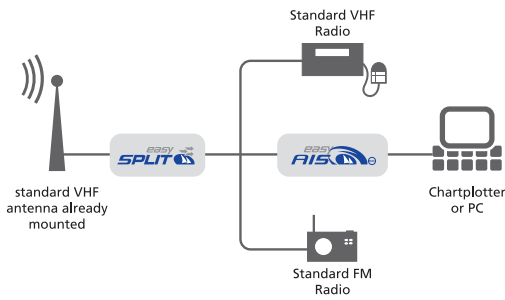

How to connect?

easyAIS

easySPLIT

easySPLIT OCB

easyDVBT

Standard connection easyDVBT to a Television with integrated digital receiver

Standard connection easyDVBT to a Television with integrated digital receiver and to an AIS receiver over an easySPLIT

Standard connection easyDVBT to a Television with integrated digital receiver and to an AIS transceiver over an easySPLIT Class B

easyTRX

Your local dealer:

Weatherdock AG
Am Weichselgarten 7
D-91058 Erlangen-Tennenlohe
fon +49 [0] 9131 - 691 460
fax +49 [0] 9131 - 691 463