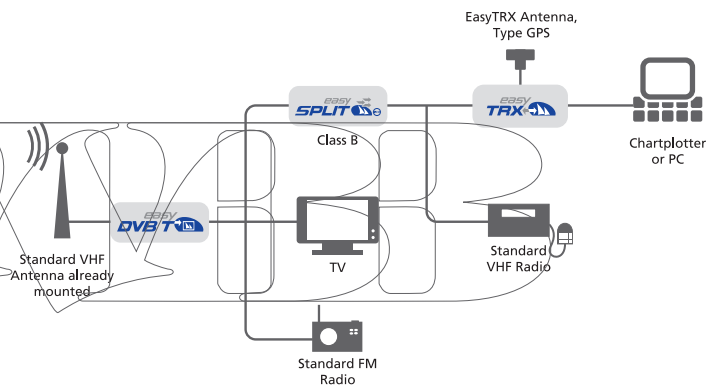

How to connect?

easyAIS

easySPLIT

easySPLIT OCB

easyDVBT

Standard connection easyDVBT to a Television with integrated digital receiver

Standard connection easyDVBT to a Television with integrated digital receiver and to an AIS receiver over an easySPLIT

Standard connection easyDVBT to a Television with integrated digital receiver and to an AIS transceiver over an easySPLIT Class B

easyTRX

Your local dealer:

Weatherdock AG
Am Weichselgarten 7
D-91058 Erlangen-Tennenlohe
fon +49 [0] 9131 - 691 460
fax +49 [0] 9131 - 691 463