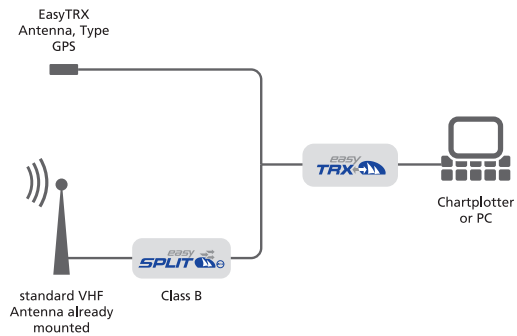

How to connect?

easyAIS

easySPLIT

easySPLIT OCB

easyDVBT

Standard connection easyDVBT to a Television with integrated digital receiver

Standard connection easyDVBT to a Television with integrated digital receiver and to an AIS receiver over an easySPLIT

Standard connection easyDVBT to a Television with integrated digital receiver and to an AIS transceiver over an easySPLIT Class B

easyTRX

Your local dealer:

Weatherdock AG
Am Weichselgarten 7
D-91058 Erlangen-Tennenlohe
fon +49 [0] 9131 - 691 460
fax +49 [0] 9131 - 691 463