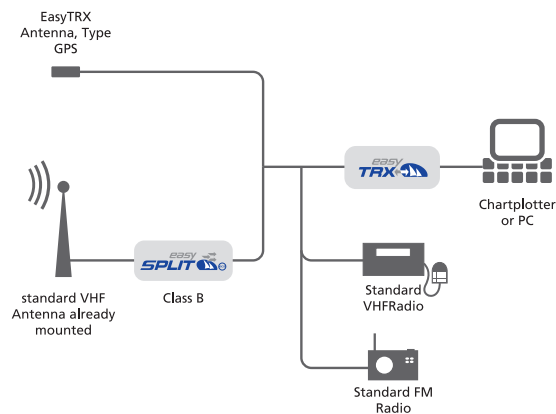

How to connect?

easyAIS

easySPLIT

easySPLIT OCB

easyDVBT

Standard connection easyDVBT to a Television with integrated digital receiver

Standard connection easyDVBT to a Television with integrated digital receiver and to an AIS receiver over an easySPLIT

Standard connection easyDVBT to a Television with integrated digital receiver and to an AIS transceiver over an easySPLIT Class B

easyTRX

Your local dealer:

Weatherdock AG
Am Weichselgarten 7
D-91058 Erlangen-Tennenlohe
fon +49 [0] 9131 - 691 460
fax +49 [0] 9131 - 691 463