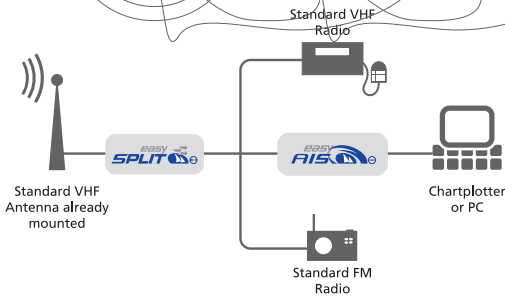

How to connect?

easyAIS

easySPLIT

easySPLIT OCB

easyDVBT

Standard connection easyDVBT to a Television with integrated digital receiver

Standard connection easyDVBT to a Television with integrated digital receiver and to an AIS receiver over an easySPLIT

Standard connection easyDVBT to a Television with integrated digital receiver and to an AIS transceiver over an easySPLIT Class B

easyTRX

Your local dealer:

Weatherdock AG
Am Weichselgarten 7
D-91058 Erlangen-Tennenlohe
fon +49 [0] 9131 - 691 460
fax +49 [0] 9131 - 691 463