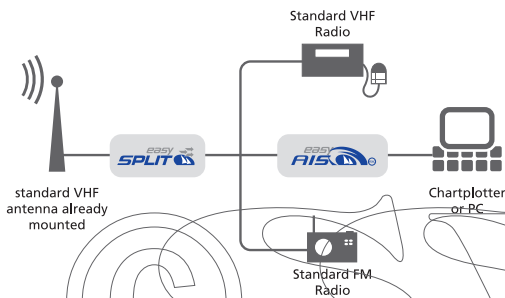

How to connect?

easyAIS

easySPLIT

easySPLIT OCB

easyDVBT

Standard connection easyDVBT to a Television with integrated digital receiver

Standard connection easyDVBT to a Television with integrated digital receiver and to an AIS receiver over an easySPLIT

Standard connection easyDVBT to a Television with integrated digital receiver and to an AIS transceiver over an easySPLIT Class B

easyTRX

Your local dealer:

Weatherdock AG
Am Weichselgarten 7
D-91058 Erlangen-Tennenlohe
fon +49 [0] 9131 - 691 460
fax +49 [0] 9131 - 691 463