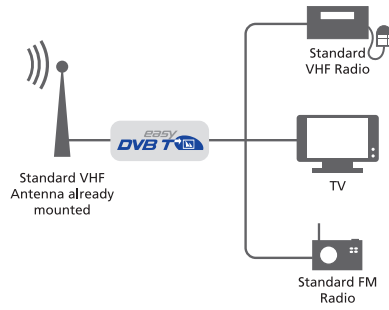

How to connect?

easyAIS

easySPLIT

easySPLIT OCB

easyDVBT

Standard connection easyDVBT to a Television with integrated digital receiver

Standard connection easyDVBT to a Television with integrated digital receiver and to an AIS receiver over an easySPLIT

Standard connection easyDVBT to a Television with integrated digital receiver and to an AIS transceiver over an easySPLIT Class B

easyTRX

Your local dealer:

Weatherdock AG
Am Weichselgarten 7
D-91058 Erlangen-Tennenlohe
fon +49 [0] 9131 - 691 460
fax +49 [0] 9131 - 691 463