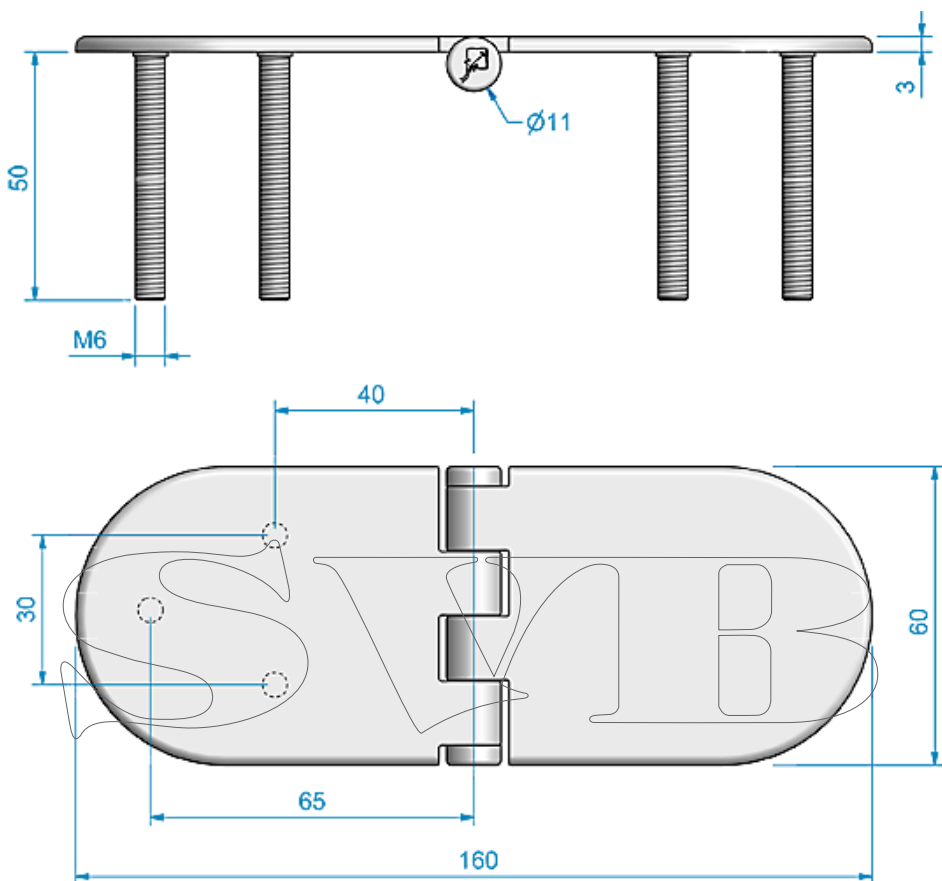

Hinge, Stud welded Reversed 60x160

Art.no.	Material	Treatment	Weight
449039	Acid proof stainless steel (AISI316)	Electro polished	283

Related products